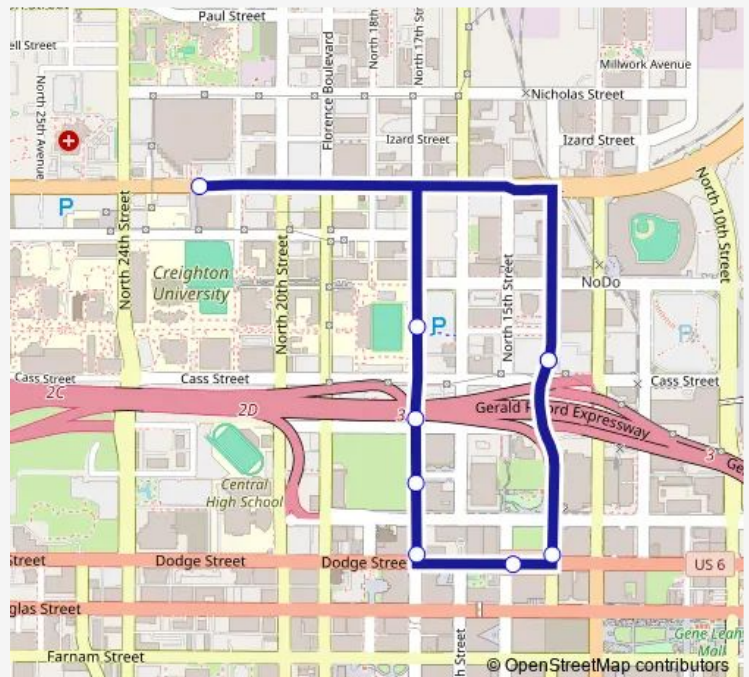

Direction

22nd & Cuming Se — 14th & California Sw

9 stops

[Open route schedule](#)

22nd & Cuming Se

14th & California Sw

14th & Dodge Nw

15th & Dodge Ne

Tuesday 05:42-19:55

Wednesday 05:42-19:55

Thursday 05:42-19:55

Friday 05:42-19:55

Saturday —

Sunday —

Route info

Direction: 22nd & Cuming Se

Stops: 9

Trip Duration: 0 hour 12 min

Direction

14th & California Sw — 22nd & Cuming Ne

5 stops

[Open route schedule](#)

14th & California Sw

14th & Dodge Nw

15th & Dodge Ne

17th & Dodge Ne

22nd & Cuming Ne

Route schedule

14th & California Sw — 22nd & Cuming Ne

Monday	09:55-20:05
Tuesday	09:55-20:05
Wednesday	09:55-20:05
Thursday	09:55-20:05
Friday	09:55-20:05
Saturday	—
Sunday	—