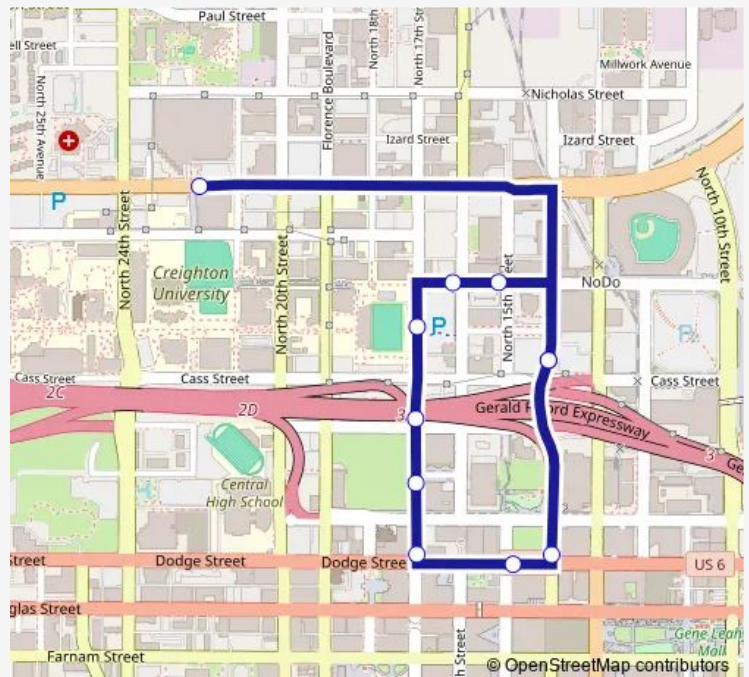

14th & California Sw

Route schedule

22nd & Cuming Se — 14th & California Sw

Monday 05:42-19:55

Tuesday 05:42-19:55

Wednesday 05:42-19:55

Thursday 05:42-19:55

Friday 05:42-19:55

Saturday —

Sunday —

Route info

Direction: 22nd & Cuming Se

Stops: 11

Trip Duration: 0 hour 12 min

200 — Green Route / Downtown

Direction

14th & California Sw — 22nd & Cuming Ne

5 stops

[Open route schedule](#)

14th & California Sw

14th & Dodge Nw

Dodge & 15th Ne

17th & Dodge Ne

22nd & Cuming Ne

Route schedule

14th & California Sw — 22nd & Cuming Ne

Monday	09:55-20:05
Tuesday	09:55-20:05
Wednesday	09:55-20:05
Thursday	09:55-20:05
Friday	09:55-20:05
Saturday	—
Sunday	—

Route info

Direction: 14th & California Sw