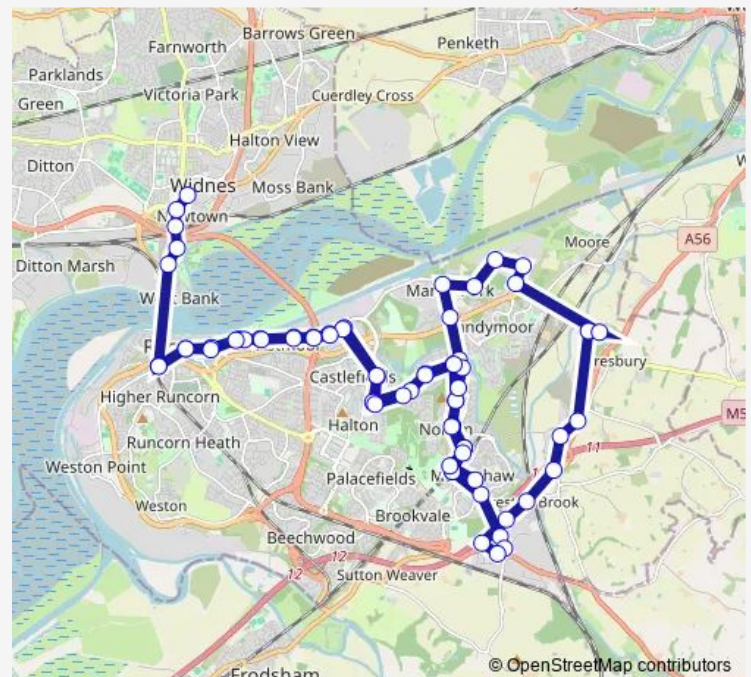

Halton Lea North

Murdishaw Avenue

Chester Road

Route schedule

Widnes Town HALL — Runcorn Station

Monday 04:46-05:16

Tuesday 04:46-05:16

Wednesday 04:46-05:16

Thursday 04:46-05:16

Friday 04:46-05:16

Saturday —

Sunday —

Route info

Direction: Widnes Town HALL

Stops: 63

Trip Duration: 1 hour 23 min

D Park Hotel

Keckwick Lane

Science & Technology Park

Manor Park

Manor Park

Manor Park

Manor Park

Manor Park Roundabout

Ashley WAY

Doctors PUB

Widnes Town HALL

Direction

Runcorn Station — Runcorn Station

63 stops

[Open route schedule](#)

Runcorn Station