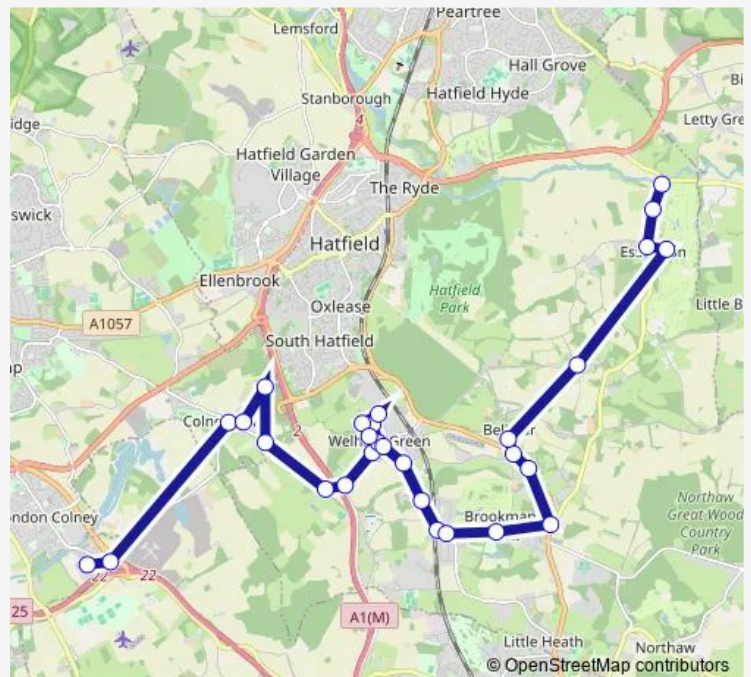

### Route schedule

Colney Fields Retail Park — Millgreen Cottages

Monday 12:35

Tuesday —

Wednesday —

Thursday —

Friday —

Saturday —

### Route info

Direction: Colney Fields Retail Park

Stops: 29

Trip Duration: 0 hour 41 min

200 — London Colney - Essendon Mill

Bell Lane

Cock o' The North PH

The Firs