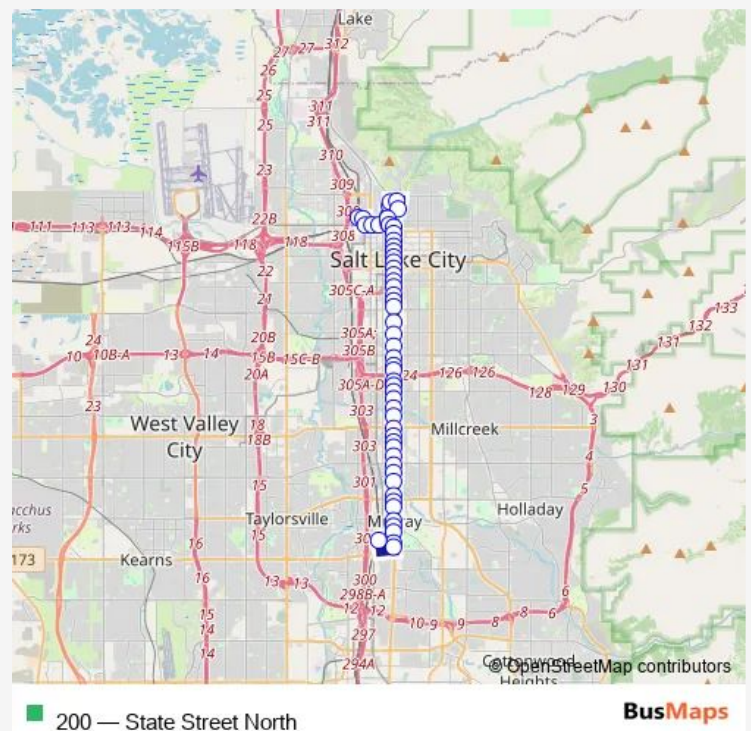

State Capitol east entrance

Main St / 200 N (Sb)

North Temple / Main St (Eb)

State St / 1st Ave (Sb)

State St / 50 S (Sb)

State St / 150 S (Sb)

State St / 250 S (Sb)

State St / 300 S (Sb)

State St / 400 S (Sb)

State St @ 510 S

State St @ 604 S

Route schedule

North Temple Station (Bay A) — Murray Central Station (Bay H)

Monday	04:08-23:38
Tuesday	04:08-23:38
Wednesday	04:08-23:38
Thursday	04:08-23:38
Friday	04:08-23:38
Saturday	04:08-23:38
Sunday	06:08-20:38

Route info

Direction: North Temple Station (Bay A)

Stops: 56

Trip Duration: 1 hour 0 min

State St @ 720 S

State St @ 820 S

State St @ 910 S

State St @ 1050 S

Thursday 04:03-23:35

Friday 04:03-23:35

Saturday 04:17-23:47

Sunday 06:17-20:47

Route info

Direction: Murray Central Station (Bay H)

Stops: 55

Trip Duration: 0 hour 53 min