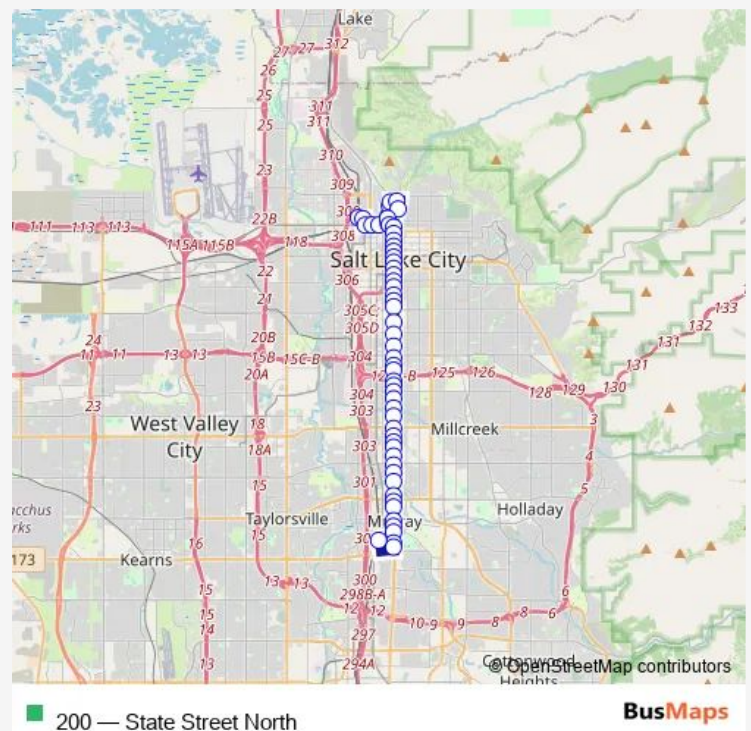

State Capitol east entrance

Main St / 200 N (Sb)

North Temple / Main St (Eb)

State St / 1st Ave (Sb)

State St / 50 S (Sb)

State St / 150 S (Sb)

State St / 250 S (Sb)

State St / 300 S (Sb)

State St / 400 S (Sb)

State St @ 510 S

State St @ 604 S

Route schedule

North Temple Station (Bay A) — Murray Central Station (Bay H)

Monday	04:08-23:38
Tuesday	04:08-23:38
Wednesday	04:08-23:38
Thursday	04:08-23:38
Friday	04:08-23:38
Saturday	04:08-23:38
Sunday	06:08-20:38

Route info

Direction: North Temple Station (Bay A)

Stops: 56

Trip Duration: 0 hour 56 min

State St @ 720 S

State St @ 820 S

State St @ 910 S

State St @ 1050 S

Thursday 04:03-23:35

Friday 04:03-23:35

Saturday 04:17-23:47

Sunday 06:17-20:47

Route info

Direction: Murray Central Station (Bay H)

Stops: 55

Trip Duration: 0 hour 58 min