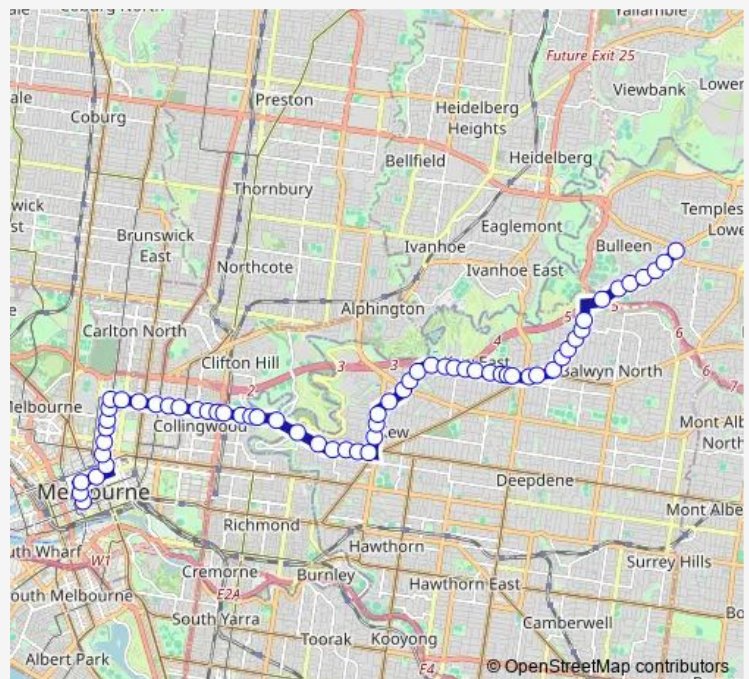

Wednesday 05:50-23:45

Thursday 05:50-23:45

Friday 05:50-23:45

Saturday 06:30-23:40

Sunday 08:00-19:00

Route info

Direction: Little Collins St/Queen St (Melbourne City)

Stops: 60

Trip Duration: 1 hour 3 min

200 — Bulleen - City (Queen St)

Clarke St/Johnston St (Abbotsford)

Yarra Bend Park/Studley Park Rd (Kew)

Walmer St/Studley Park Rd (Kew)

Caritas Christi Hospice/Studley Park Rd (Kew)

Hume St/Studley Park Rd (Kew)

Dunlop Ave/Studley Park Rd (Kew)

Banool Ave/Studley Park Rd (Kew)

Kew Junction/Studley Park Rd (Kew)

Beatrice St/Princess St (Kew)

Molesworth St/Princess St (Kew)

Fellows St/Princess St (Kew)