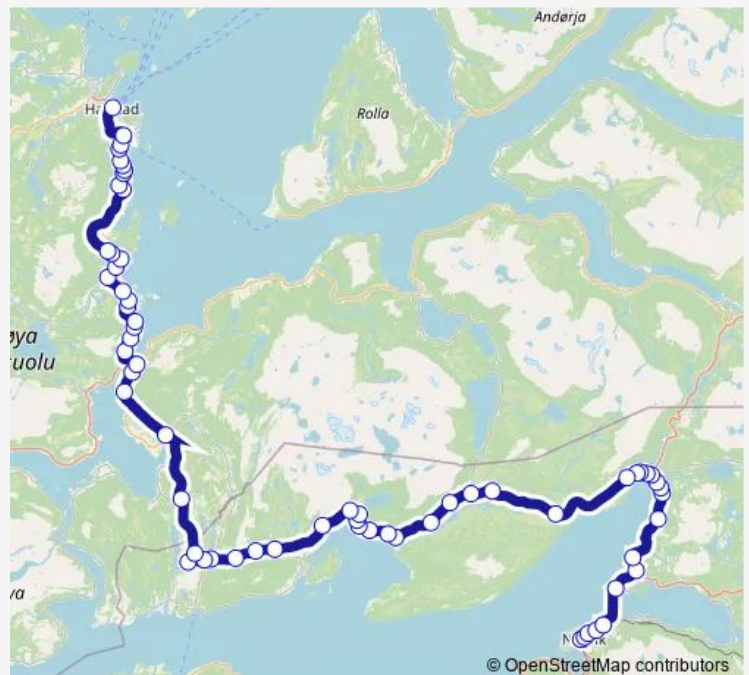

Thursday 14:05

Friday 14:05

Saturday —

Sunday —

Route info

Direction: Narvik bussterminal

Stops: 64

Trip Duration: 1 hour 59 min

Strand

Dragvik øst

Laksåmarka

Osmark

Kvitblikk

Evenesmark

Nautå

Harstad/Narvik lufthavn