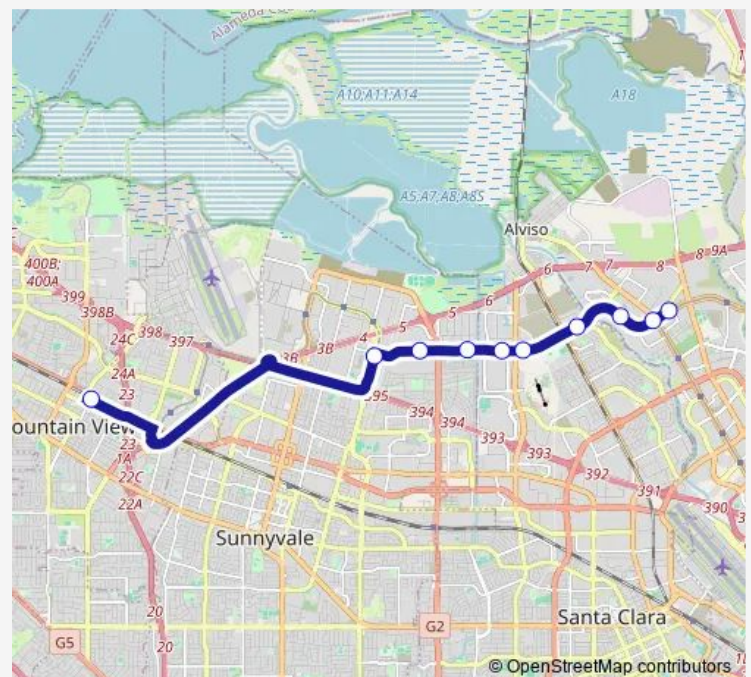

Bus 200 Baypointe - Mountain View

[Go to website](#)

Direction

Tasman & Baypointe — Mountain View Transit Center (Bay 4)

10 stops

[Open route schedule](#)

Tasman & Baypointe

Tasman & 1st

Tasman & Champion

Tasman & Calle Del Sol

Tasman & Convention Center

Tasman & Old Ironsides

Tasman & Reamwood

Tasman & Vienna

Fair Oaks & Tasman

Mountain View Transit Center (Bay 4)

Route schedule

Tasman & Baypointe — Mountain View Transit Center (Bay 4)

Monday	22:39-00:36 ⁺¹
Tuesday	22:39-00:36 ⁺¹
Wednesday	22:39-00:36 ⁺¹
Thursday	22:39-00:36 ⁺¹
Friday	22:39-00:36 ⁺¹
Saturday	22:39-00:36 ⁺¹
Sunday	22:39-00:36 ⁺¹

Route info

Direction: Tasman & Baypointe

Stops: 10

Trip Duration: 0 hour 21 min

200 — Baypointe - Mountain View

200 Bus time schedules and route maps are available in an offline PDF at busmaps.com. Use the busmaps.com website to see live bus times, train schedule or subway schedule, and step-by-step directions for all public transit in San Jose