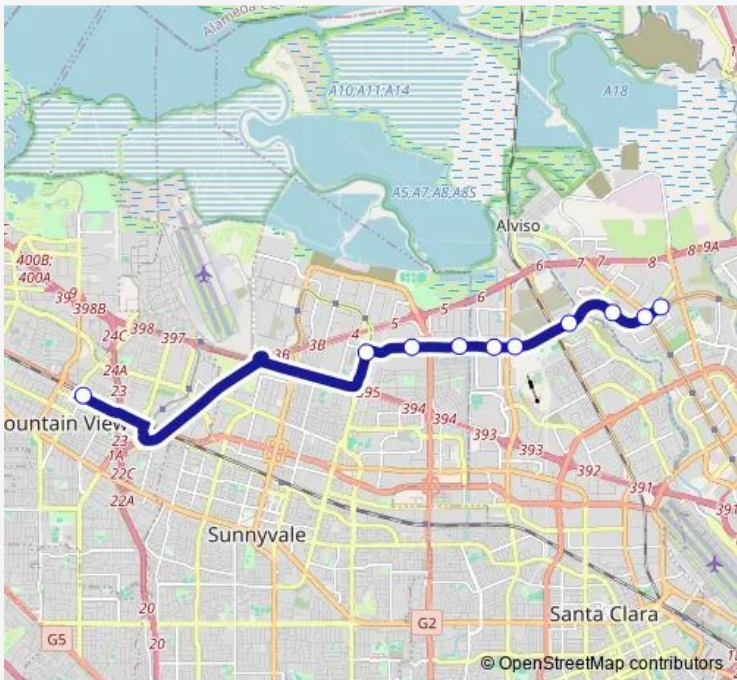

**Bus 200 Baypointe - Mountain View**

[Go to website](#)

**Direction**  
 Baypointe Station — Mountain View Transit Center (Bay 4)  
 10 stops  
[Open route schedule](#)

- Baypointe Station
- Tasman & 1st
- Tasman & Champion
- Tasman & Calle Del Sol
- Tasman & Convention Center
- Old Ironsides Station
- Tasman & Reamwood
- Tasman & Vienna
- Fair Oaks & Tasman
- Mountain View Transit Center (Bay 4)

Route schedule  
 Baypointe Station — Mountain View Transit Center (Bay 4)

Monday	22:39-00:36 <sup>+1</sup>
Tuesday	22:39-00:36 <sup>+1</sup>
Wednesday	22:39-00:36 <sup>+1</sup>
Thursday	22:39-00:36 <sup>+1</sup>
Friday	22:39-00:36 <sup>+1</sup>
Saturday	22:39-00:36 <sup>+1</sup>
Sunday	22:39-00:36 <sup>+1</sup>

Route info  
 Direction: Baypointe Station  
 Stops: 10  
 Trip Duration: 0 hour 22 min

200 — Baypointe - Mountain View **BusMaps**

200 Bus time schedules and route maps are available in an offline PDF at [busmaps.com](https://busmaps.com). Use the [busmaps.com](https://busmaps.com) website to see live bus times, train schedule or subway schedule, and step-by-step directions for all public transit in San Jose

The schedule is provided in the local timezone. Times with "(+1)" indicate departures on the next day.

PDF file created on 2025-02-26

2024 BusMaps.com - All Rights Reserved