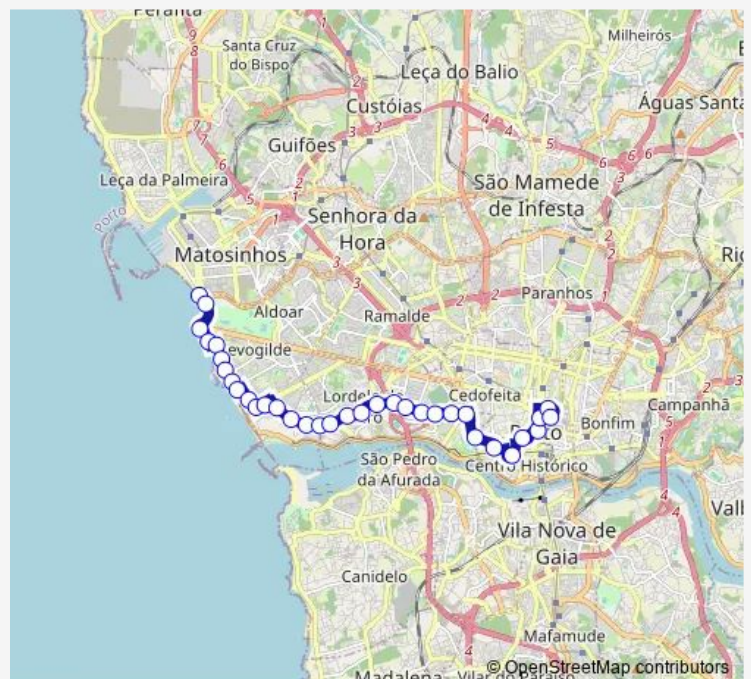

Palmeiras

Lordelo

Jardim Botânico

Route schedule

PR. Cid. Salvador — Bolhão

Monday	06:05-00:25 ⁺¹
Tuesday	06:05-00:25 ⁺¹
Wednesday	06:05-00:25 ⁺¹
Thursday	06:05-00:25 ⁺¹
Friday	06:05-00:25 ⁺¹
Saturday	06:05-00:25 ⁺¹
Sunday	06:40-00:25 ⁺¹

Route info

Direction: PR. Cid. Salvador

Stops: 34

Trip Duration: 0 hour 37 min

200 — Bolhão - Cast. Queijo

Faculdade DE Ciências

Planetário

Gólgota