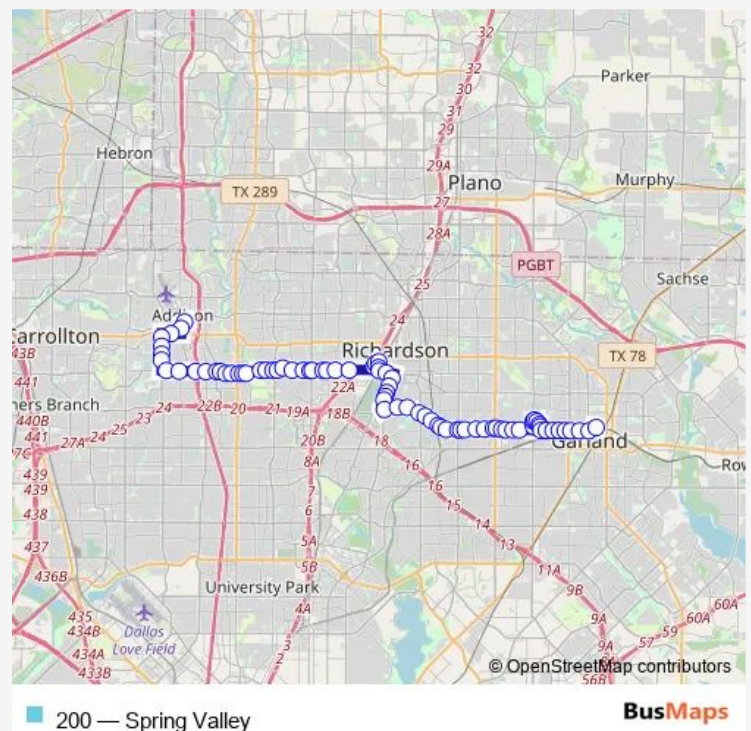

Bus 200 Spring Valley

[Go to website](#)

Direction

ADDISON TRANSIT CENTER — DOWNTOWN GARLAND STATION

77 stops

[Open route schedule](#)

ADDISON TRANSIT CENTER

Addison @ Belt Line - S - Mb

Belt Line @ Beltway - W - Fs

MIDWAY @ BELTWAY - S - MB

Midway @ Beltwood - S - Ns

Midway @ Proton - S - Ns

Midway @ Hornet - S - Ns

SPRING VALLEY @ PROTON - E - NS

SPRING VALLEY @ WELCH - E - NS

SPRING VALLEY @ DALLAS N TOLLWAY - E - MB

Spring Valley @ Prestondell - E - Mb

Spring Valley @ Hughes - E - Ns

Spring Valley @ Cliffbrook - E - Fs

SPRING VALLEY @ OAK POINT - E - FS

Spring Valley @ Hillcrest - E - Ns

Route schedule

ADDISON TRANSIT CENTER — DOWNTOWN GARLAND STATION

Monday	04:30-24:00
Tuesday	04:30-24:00
Wednesday	04:30-24:00
Thursday	04:30-24:00
Friday	04:30-24:00
Saturday	05:00-24:00
Sunday	05:00-24:00

Route info

Direction: ADDISON TRANSIT CENTER

Stops: 77

Trip Duration: 0 hour 52 min