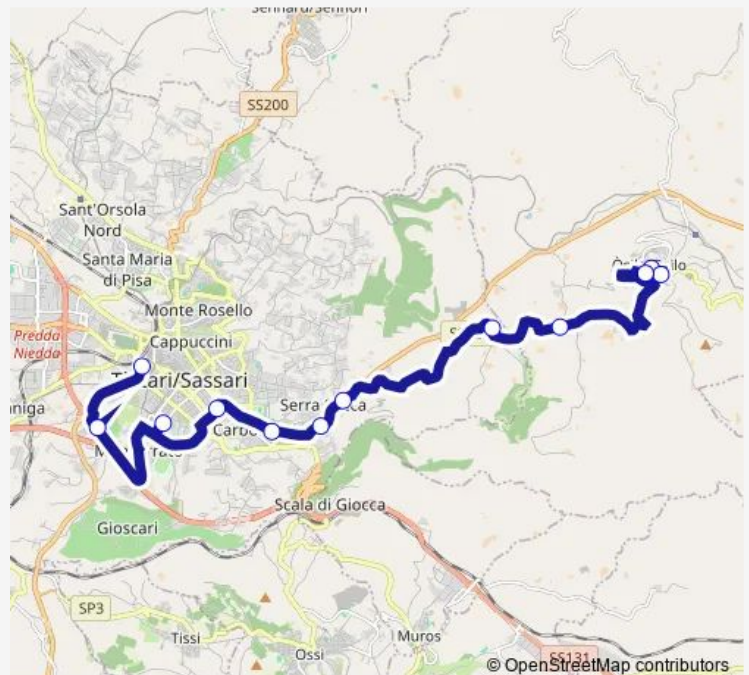

**Direction**

Sassari VIA Padre Zirano — Osilo Rosario

10 stops

[Open route schedule](#)

Sassari VIA Padre Zirano

Sassari VIA Turati

Sassari VIA Duca Degli Abruzzi

Sassari EX Sanatorio

## Route schedule

Sassari VIA Padre Zirano — Osilo Rosario

Monday 06:45-20:30

Tuesday 06:45-20:30

Wednesday 06:45-20:30

Thursday 06:45-20:30

Friday 06:45-20:30

Saturday 06:45-20:30

## Route info

Direction: Sassari VIA Padre Zirano

Stops: 10

Trip Duration: 0 hour 40 min

**Direction**

Osilo Rosario — Sassari VIA Padre Zirano

12 stops

[Open route schedule](#)

## Route schedule

Osilo Rosario — Sassari VIA Padre Zirano

Monday 06:10-21:25

Tuesday 06:10-21:25

Wednesday 06:10-21:25

Thursday 06:10-21:25

Friday 06:10-21:25

Saturday 06:10-21:25