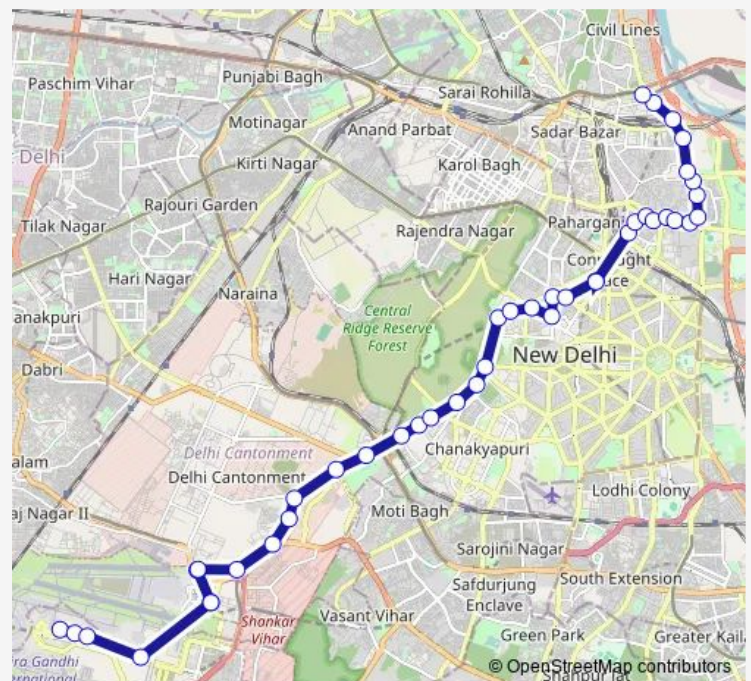

Thursday 05:00-22:05

Friday 05:00-22:05

Saturday 05:00-22:05

Sunday 05:00-22:05

Route info

Direction: IGI Airport Terminal 2 (Air India Office)

Stops: 43

Trip Duration: 1 hour 34 min