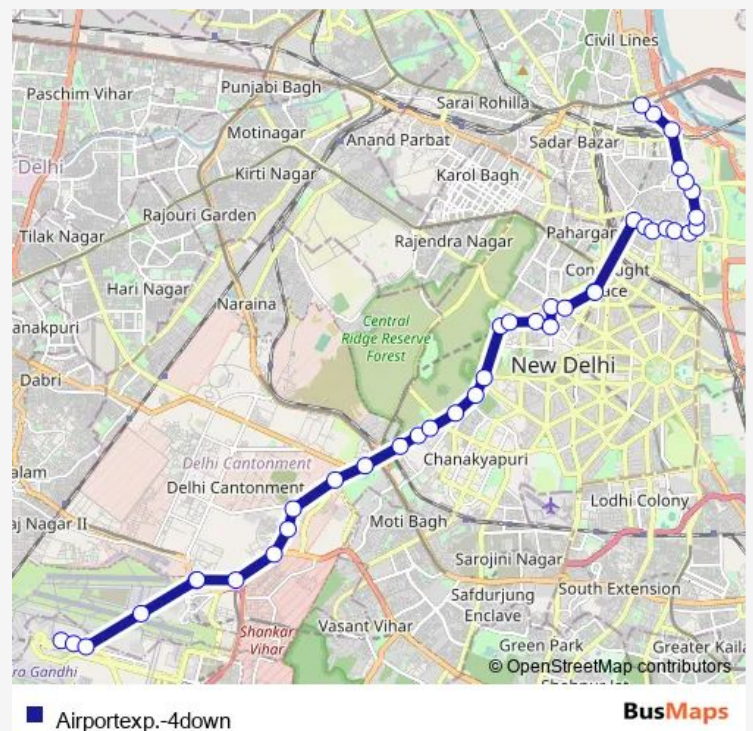

Talkatora Stadium Garden

Dr. RML Hospital

Talkatora Road

Route schedule

IGI Airport Terminal 2 (Air India Office) — Isbt Kashmere Gate Terminal

Monday 05:00-21:05

Tuesday 05:00-21:05

Wednesday 05:00-21:05

Thursday 05:00-21:05

Friday 05:00-21:05

Saturday 05:00-21:05

Sunday 05:00-21:05

Route info

Direction: IGI Airport Terminal 2 (Air India Office)

Stops: 40

Trip Duration: 1 hour 30 min