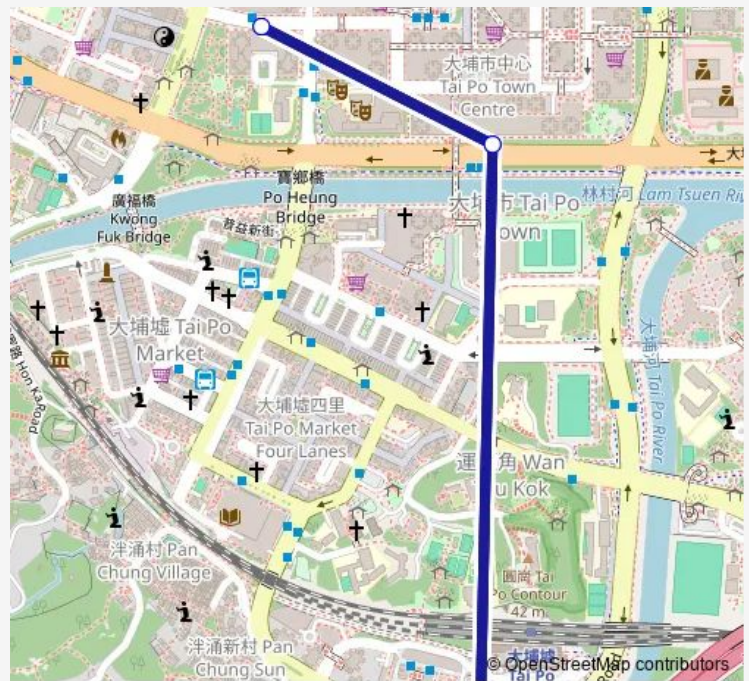

Bus K12 Eight Land Garden - TAI PO Market Station

[Go to website](#)

Direction

[Kmb] TAI PO Market Station BUS Terminus[[Lwb] TAI PO Market Station — [Kmb] Eightland Gardens

3 stops

[Open route schedule](#)

[Kmb] TAI PO Market Station BUS Terminus[[Lwb] TAI PO Market Station

[Ctb] TAI PO Mega Mall, TAI PO TAI WO Road[[Kmb] TAI PO Mega Mall

[Kmb] Eightland Gardens

Route schedule

[Kmb] TAI PO Market Station BUS Terminus[[Lwb] TAI PO Market Station — [Kmb] Eightland Gardens

Monday	06:13-21:58
Tuesday	06:13-21:58
Wednesday	06:13-21:58
Thursday	06:13-21:58
Friday	06:13-21:58
Saturday	06:13-21:58
Sunday	06:13-21:47

Route info

Direction: [Kmb] TAI PO Market Station BUS Terminus[[Lwb] TAI PO Market Station

Stops: 3

Trip Duration: 0 hour 9 min

■ K12 — Eight Land Garden - TAI PO Market Station

Direction

[Kmb] Eightland Gardens — [Kmb] TAI PO Market Station
BUS Terminus[[Lwb] TAI PO Market Station

4 stops

[Open route schedule](#)