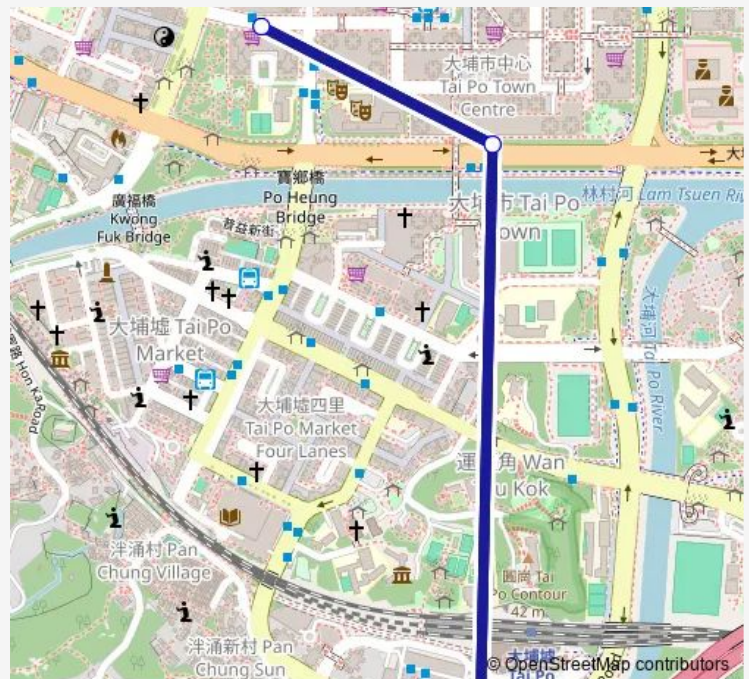

Bus K12 Eight Land Garden - TAI PO Market Station

[Go to website](#)

Direction

[Kmb] TAI PO Market Station BUS Terminus[Lwb] TAI PO Market Station — [Kmb] Eightland Gardens

3 stops

[Open route schedule](#)

[Kmb] TAI PO Market Station BUS Terminus[Lwb] TAI PO Market Station

[Ctb] TAI PO Mega Mall, TAI PO TAI WO Road[Kmb] TAI PO Mega Mall

[Kmb] Eightland Gardens

Route schedule

[Kmb] TAI PO Market Station BUS Terminus[Lwb] TAI PO Market Station — [Kmb] Eightland Gardens

Monday	06:13-21:58
Tuesday	06:13-21:58
Wednesday	06:13-21:58
Thursday	06:13-21:58
Friday	06:13-21:58
Saturday	06:13-21:58
Sunday	06:13-21:47

Route info

Direction: [Kmb] TAI PO Market Station BUS Terminus[Lwb] TAI PO Market Station

Stops: 3

Trip Duration: 0 hour 9 min

■ K12 — Eight Land Garden - TAI PO Market Station

Direction

[Kmb] Eightland Gardens — [Kmb] TAI PO Market Station
BUS Terminus[[Lwb] TAI PO Market Station

4 stops

[Open route schedule](#)