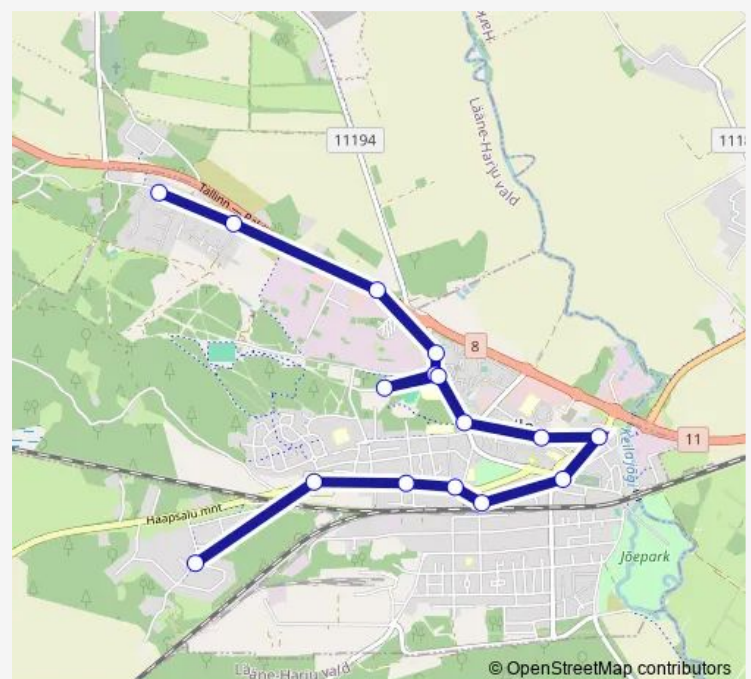

### Route schedule

Tammermaa tee — Ülase

Monday	15:05
Tuesday	15:05
Wednesday	15:05
Thursday	15:05
Friday	15:05
Saturday	—
Sunday	—

### Route info

Direction: Tammermaa tee

Stops: 19

Trip Duration: 0 hour 20 min

K12 — Ülase - Kool - Haigla - Luha - Kirik - Rõõmu - Tammermaa

## Route info

Direction: Ülase

Stops: 16

Trip Duration: 0 hour 20 min

## Route info

Direction: Ülase

Stops: 14

Trip Duration: 0 hour 19 min

K12 Bus time schedules and route maps are available in an offline PDF at [busmaps.com](https://busmaps.com). Use the [busmaps.com](https://busmaps.com) website to see live bus times, train schedule or subway schedule, and step-by-step directions for all public transit in Keila