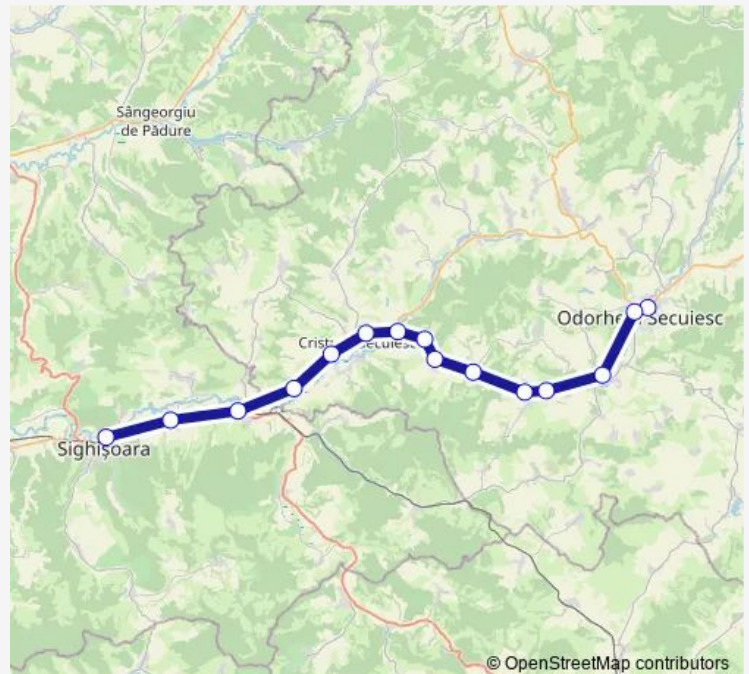

[Go to website](#)

Direction

Odorhei — Sighișoara

15 stops

[Open route schedule](#)

Odorhei

Odorhei Sud h.

Feliceni h.

Săcuienii Noi h.

Vânători

Albești Târnava Hm.

Sighișoara

Route schedule

Odorhei — Sighișoara

Monday	16:52-22:30
Tuesday	16:52-22:30
Wednesday	16:52-22:30
Thursday	16:52-22:30
Friday	16:52-22:30
Saturday	16:52-22:30
Sunday	16:52-22:30

Route info

Direction: Odorhei

Stops: 15

Trip Duration: 1 hour 44 min

Direction

Odorhei — Sighișoara

14 stops

[Open route schedule](#)

Monday 07:40

Tuesday 07:40

Wednesday 07:40

Thursday 07:40

Friday 07:40

Saturday 07:40

Sunday 07:40

Route info