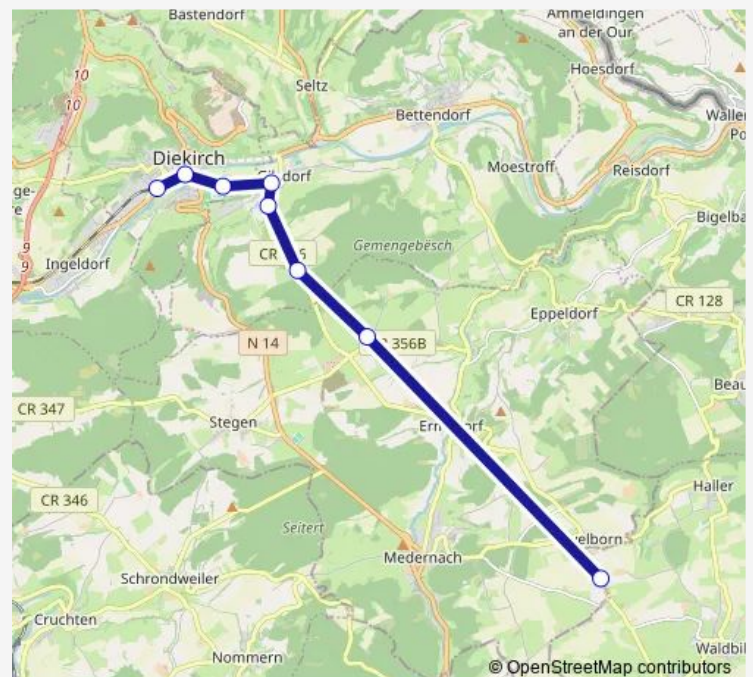

Waldbillig, Scheedhaff — Diekirch, Gare routière

Monday 07:30

Tuesday 07:30

Wednesday 07:30

Thursday 07:30

Friday 07:30

Saturday —

Sunday —

Route info

Direction: Waldbillig, Scheedhaff

Stops: 9

Trip Duration: 0 hour 24 min

K30

BusMaps

Direction

Diekirch, Gare routière — Waldbillig, Scheedhaff

8 stops

[Open route schedule](#)

Diekirch, Gare routière

Diekirch, Altersheem

Diekirch, Neie Kolleisch

Gilsdorf, Bei der Schoul

Gilsdorf, Op der Bell

Broderbour, Broderbour

Friday 14:42-15:22

Saturday —

Sunday —

Route info

Direction: Diekirch, Gare routière

Stops: 8

Trip Duration: 0 hour 19 min

K30 Bus time schedules and route maps are available in an offline PDF at busmaps.com. Use the busmaps.com website to see live bus times, train schedule or subway schedule, and step-by-step directions for all public transit in Diekirch