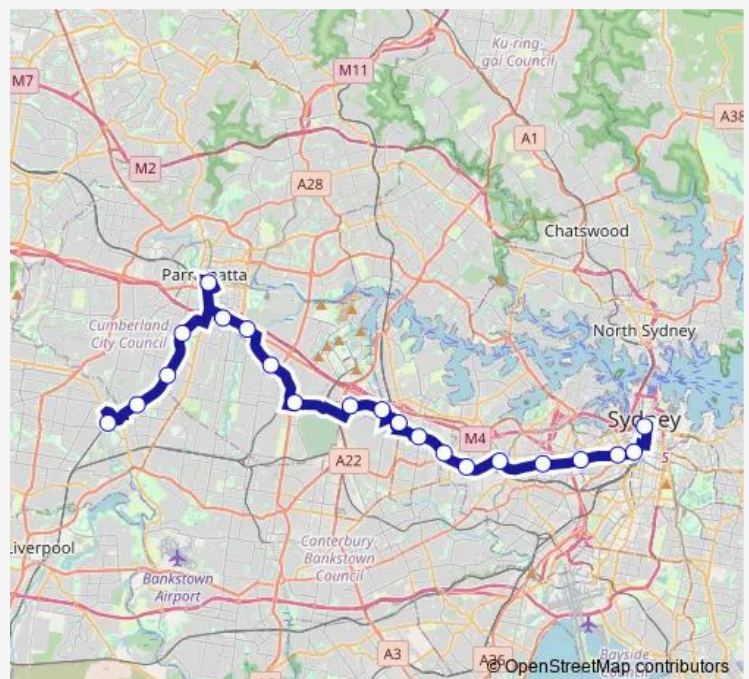

Merrylands Station, Merrylands Rd

Railway St Opp Guildford Station

Railway St Opp Yennora Station

Fairfield Station, Stand B

### Route schedule

Town Hall, Park St, Stand H — Fairfield Station, Stand B

Monday 03:40-02:40<sup>+1</sup>

Tuesday 03:40-02:40<sup>+1</sup>

Wednesday 03:40-02:40<sup>+1</sup>

Thursday 03:40-02:40<sup>+1</sup>

### Route info

Direction: Town Hall, Park St, Stand H

Stops: 21

Trip Duration: 1 hour 15 min

**N60 — City Town Hall to Fairfield via Strathfield (Night Service)**