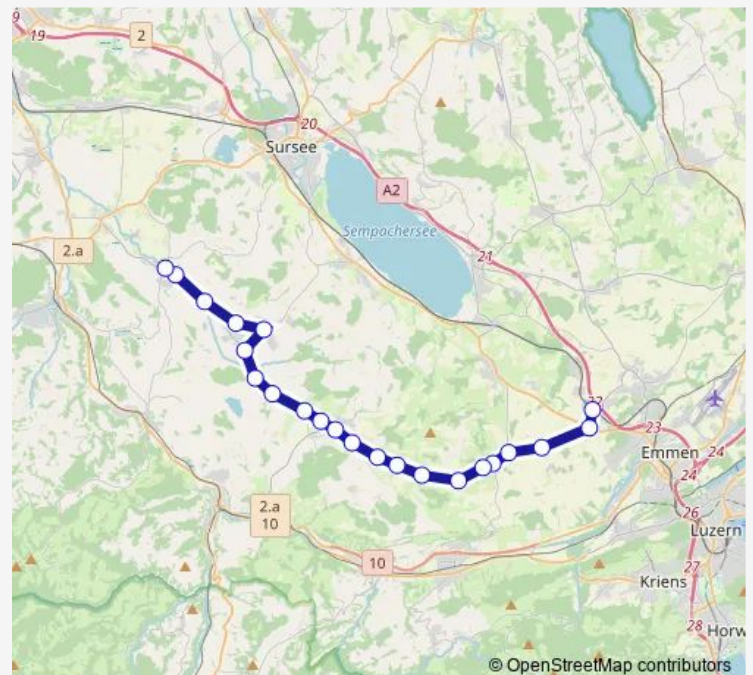

### Route schedule

Rothenburg Station, Bhf. West — Grosswangen, Post

Monday —

Tuesday —

Wednesday —

Thursday —

Friday 25:44-02:44<sup>+1</sup>

Saturday 03:44-02:44<sup>+1</sup>

### Route info

Direction: Rothenburg Station, Bhf. West

Stops: 22

Trip Duration: 0 hour 26 min

■ N60

BusMaps