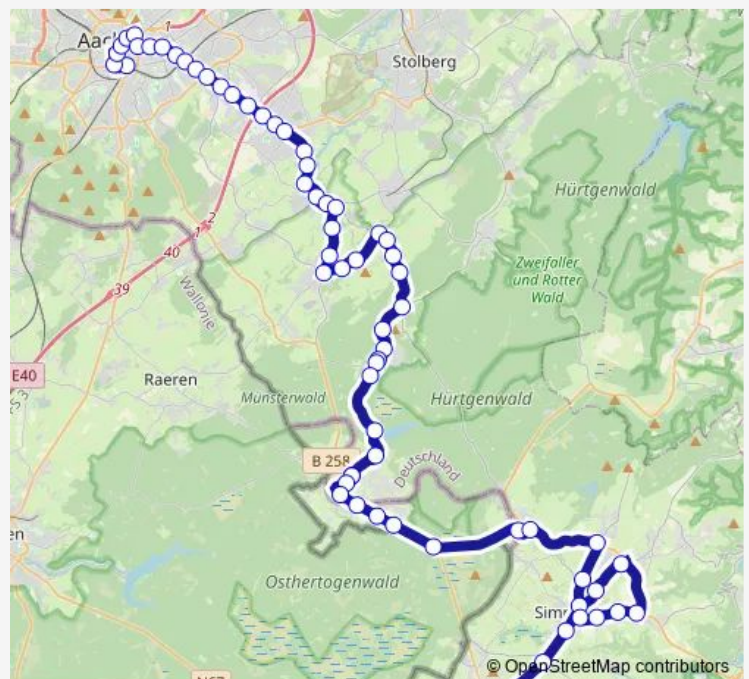

Aachen, Adenauerallee

Aachen, Schönforst

Aachen, Trierer Platz

Aachen, Königsberger Straße

Aachen, Brand Eckenerstraße

Aachen, Brand Ringstraße

Aachen, Brand

Aachen, Brand Steinebrück

### Route schedule

Aachen, Hauptbahnhof (Bus) — Monschau, Imgenbroich Bushof

Monday	—
Tuesday	—
Wednesday	—
Thursday	—
Friday	24:58 <sup>+1</sup>
Saturday	24:58 <sup>+1</sup>
Sunday	—

### Route info

Direction: Aachen, Hauptbahnhof (Bus)

Stops: 65

Trip Duration: 1 hour 30 min

■ N60 — Aachen Hbf - Eisenbrunnen - Brand - Rott - Roetgen - Simmerath - Imgenbroich - Walheim

Aachen, Rollefbachweg (Jugendbildungsstätte)

## Route info

Direction: Aachen, Walheim

Stops: 22

Trip Duration: 0 hour 24 min

N60 Local Bus Service time schedules and route maps are available in an offline PDF at [busmaps.com](https://busmaps.com). Use the [busmaps.com](https://busmaps.com) website to see live bus times, train schedule or subway schedule, and step-by-step directions for all public transit in Aachen