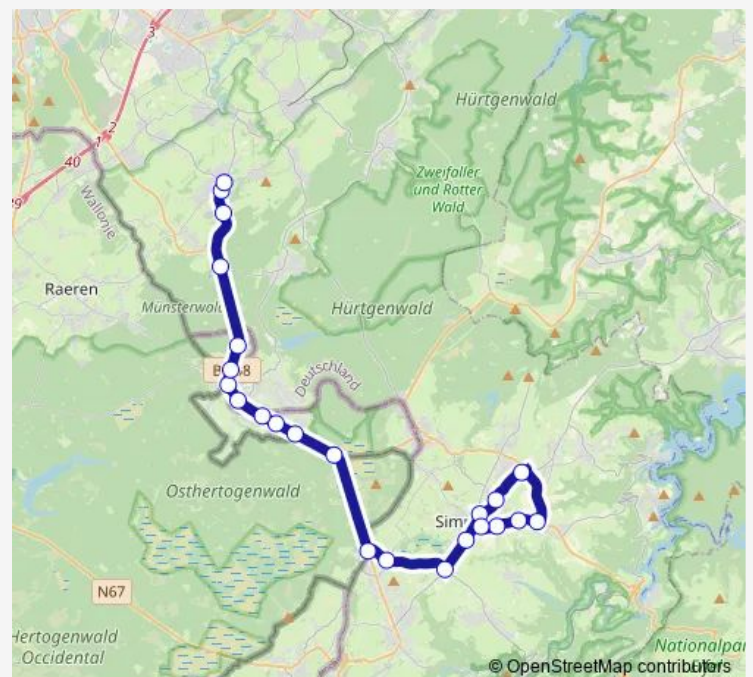

26:11⁺¹

Saturday

26:11⁺¹

Sunday

—

Route info

Direction: Simmerath, Bushof

Stops: 23

Trip Duration: 0 hour 43 min

N60 — Aachen Hbf - Eisenbrunnen - Brand - Rott - Roetgen - Simmerath - Imgenbroich - Walheim

Aachen, Walheim Freizeitgelände

Aachen, Walheim

Direction

Aachen, Hauptbahnhof (Bus) — Simmerath, Bushof

48 stops

[Open route schedule](#)

Aachen, Hauptbahnhof (Bus)

Aachen, Misereor

Aachen, Alter Posthof

Aachen, Elisenbrunnen

Aachen, Bushof

Aachen, Hansemannplatz

Direction: Aachen, Walheim

Stops: 15

Trip Duration: 0 hour 25 min

N60 Local Bus Service time schedules and route maps are available in an offline PDF at busmaps.com. Use the busmaps.com website to see live bus times, train schedule or subway schedule, and step-by-step directions for all public transit in Aachen