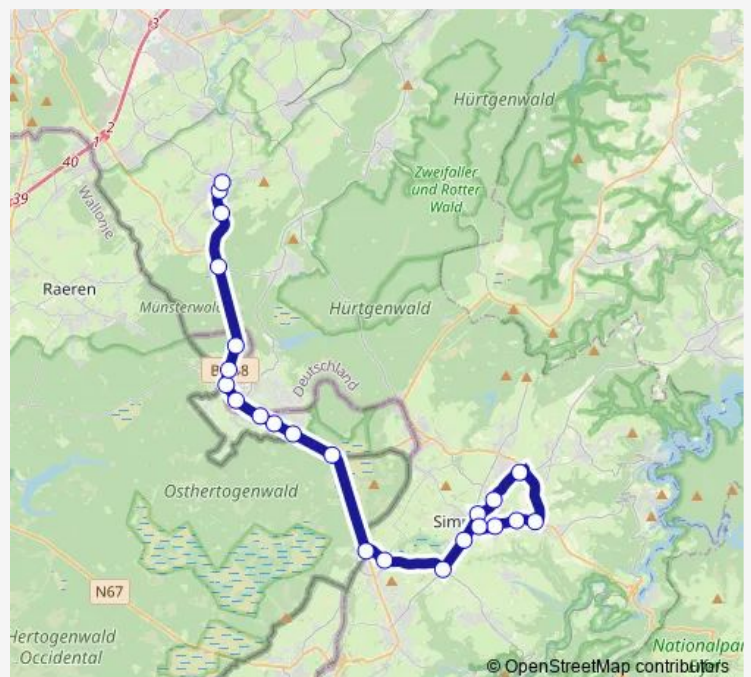

26:11⁺¹

Saturday

26:11⁺¹

Sunday

—

Route info

Direction: Simmerath, Bushof

Stops: 23

Trip Duration: 0 hour 43 min

N60 — Aachen Hbf - Eisenbrunnen - Brand - Rott - Roetgen - Simmerath - Imgenbroich - Walheim

Aachen, Walheim Freizeitgelände

Aachen, Walheim

Direction

Aachen, Hauptbahnhof (Bus) — Simmerath, Bushof

48 stops

[Open route schedule](#)

Aachen, Hauptbahnhof (Bus)

Aachen, Misereor

Aachen, Alter Posthof

Aachen, Elisenbrunnen

Aachen, Bushof

Aachen, Hansemannplatz

Direction: Aachen, Walheim

Stops: 15

Trip Duration: 0 hour 25 min

N60 Local Bus Service time schedules and route maps are available in an offline PDF at busmaps.com. Use the busmaps.com website to see live bus times, train schedule or subway schedule, and step-by-step directions for all public transit in Aachen