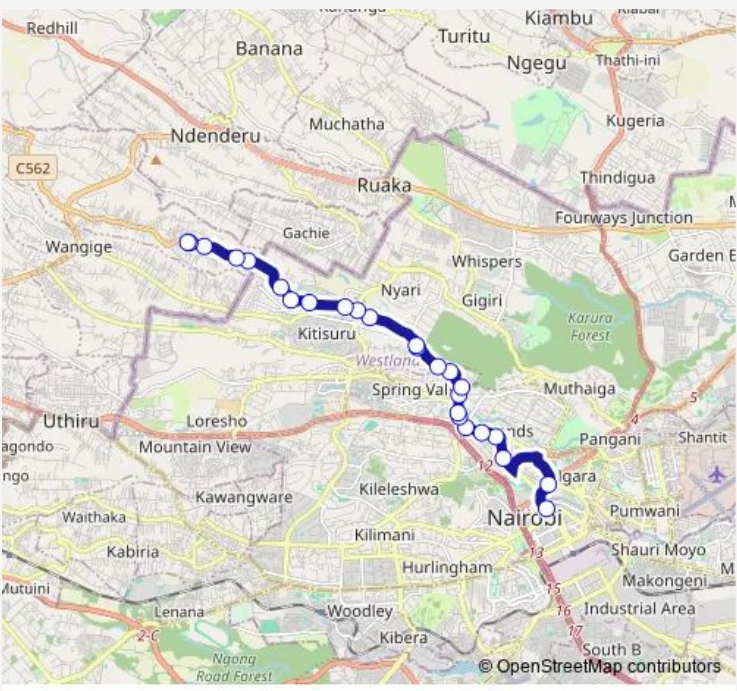

## Bus 119A Town-Westlands-Peponi Road-Spring Valley-ISK-Gathiga

[Go to website](#)

**Direction**  
 Gathiga — Koja  
 33 stops  
[Open route schedule](#)

- Gathiga
- Kihingo
- Gichagi Road
- Gathiga Secondary School
- Aphrc
- Kirawa School
- Isk
- Magnolia Hills
- St.Catherine
- By-Pass
- Kwa Farasi
- Thigiri Ridge/Kitisuru Road
- New Muthaiga
- Spring Valley Shopping Centre
- Westhouse
- General Mathenge
- Peponi Road
- Sarit Center
- Westlands
- Luna Park/Mpaka Road
- Mayfair

Route schedule  
 Gathiga — Koja

Monday	06:00
Tuesday	06:00
Wednesday	06:00
Thursday	06:00
Friday	06:00
Saturday	06:00
Sunday	06:00

Route info  
 Direction: Gathiga  
 Stops: 33  
 Trip Duration: 0 hour 39 min

## Route info

Direction: Koja

Stops: 25

Trip Duration: 0 hour 35 min

119A Bus time schedules and route maps are available in an offline PDF at [busmaps.com](https://busmaps.com). Use the [busmaps.com](https://busmaps.com) website to see live bus times, train schedule or subway schedule, and step-by-step directions for all public transit in Nairobi