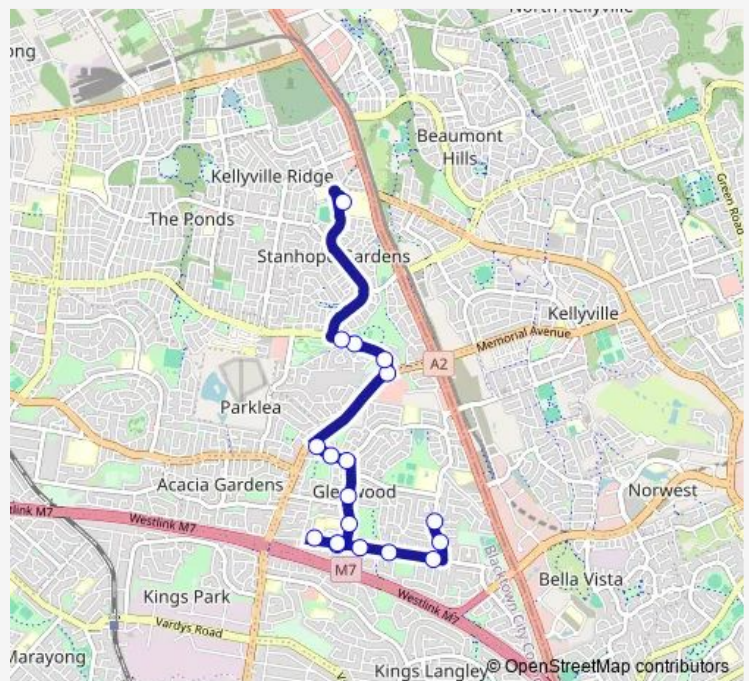

**School Bus 6009 Glenwood Park Dr opp Peak St to St Marks College via Holy Cross Ps**

[Go to website](#)

**Direction**

Glenwood Park Dr Opp Peak St — St John Xxiii Primary School, School Grounds, Perfection Av

18 stops

[Open route schedule](#)

- Glenwood Park Dr Opp Peak St
- Glenwood Park Dr At Silkyoak Cl
- Meurants Lane After Kingsmere Dr
- Meurants Lane At Marie Av
- Meurants Lane After Belinda Cres
- Meurants Lane After Joyce St
- Holy Cross Primary School Bus Bay, Meurants Lane
- Meurants Lane Before Glenwood Park Dr
- Glenwood Park Dr At Currawong St
- Glenwood Park Dr After Malvern Rd
- Sorrento Dr At Glenwood Park Dr
- Sorrento Dr Before Cantwell St
- Sorrento Dr Before Sunnyholt Rd
- Stanhope T-Way
- Stanhope Public Reserve, Stanhope Pkwy
- Stanhope Pkwy Opp Stanhope Gardens Tennis Courts
- Stanhope Pkwy Opp Perfection Av
- St John Xxiii Primary School, School Grounds, Perfection Av

**Route schedule**

Glenwood Park Dr Opp Peak St — St John Xxiii Primary School, School Grounds, Perfection Av

Monday	07:43
Tuesday	07:43
Wednesday	07:43
Thursday	07:43
Friday	07:43
Saturday	—
Sunday	—

**Route info**

Direction: Glenwood Park Dr Opp Peak St

Stops: 18

Trip Duration: 0 hour 22 min

6009 — Glenwood Park Dr opp Peak St to St Marks College via Holy Cross Ps

6009 School Bus time schedules and route maps are available in an offline PDF at [busmaps.com](https://busmaps.com). Use the [busmaps.com](https://busmaps.com) website to see live bus times, train schedule or subway schedule, and step-by-step directions for all public transit in Parramatta