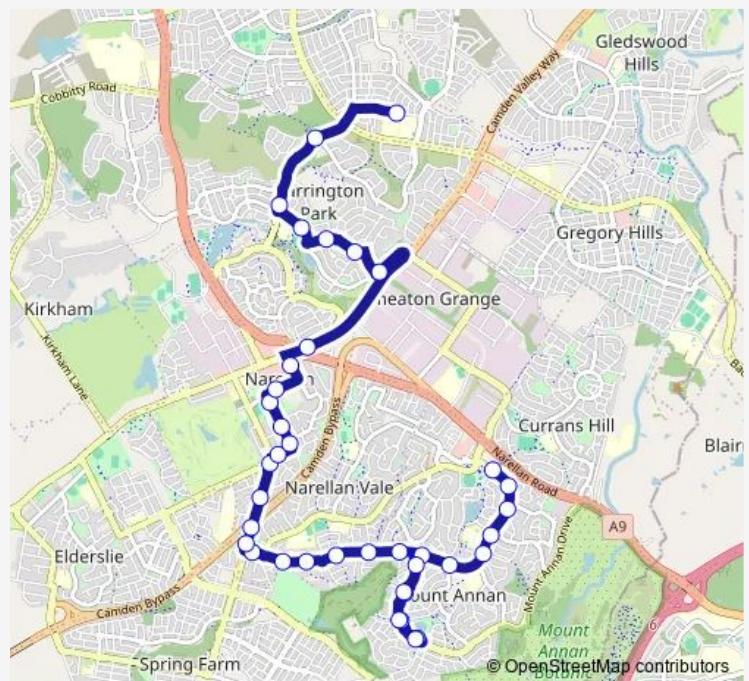

Welling Dr Before Persoonia Cl

Welling Dr Before Ephraim Howe Pl

Welling Dr Before Mary Howe Pl

Mary Howe Reserve, Welling Dr

Gundungarra Reserve, Welling Dr

Welling Dr Before Richardson Rd

Route schedule

Welling Dr Opp Birriwa Reserve — St Benedicts And St Justins Schools, Hollows Dr

Monday 07:12

Tuesday 07:12

Wednesday 07:12

Thursday 07:12

Friday —

Saturday —

Sunday —

Route info

Direction: Welling Dr Opp Birriwa Reserve

Stops: 38

Trip Duration: 0 hour 32 min

6009 — Mt Annan Aquatic Centre to St Benedicts College

Richardson Rd After Antoinette Av
Richardson Rd Opp Glenlee Reserve
Richardson Rd Opp Narellan Community Preschool
Richardson Rd Opp Mowatt St
Mowatt St Before Rudd St
Queen St Opp Doncaster St
Queen St After Hovell St
Queen St At Lord St
Narellan Town Centre, Elyard St
Narellan Town Centre, Somerset Av
Camden Valley Way Before Sharman Cl
Sir Warwick Fairfax Dr Opp Harrinson Av
Mason Dr Opp Harrison Reserve
Mason Dr After Stein Rd
Fairfax Reserve, Sir Warwick Fairfax Dr
Harrington Pkwy At Kinnear St
Harrington Pkwy Opp Harrington Grove Country Club
St Benedicts And St Justins Schools, Hollows Dr