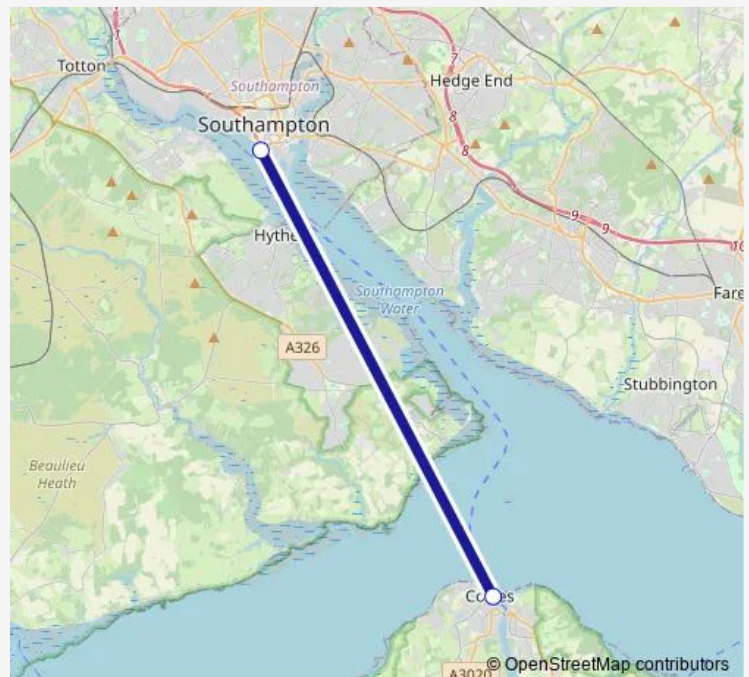

Ferry RedJet West Cowes Southampton - West Cowes Redjet Foot Passenger Service

[Go to website](#)

Direction

Red Jet Ferry Terminal — Southampton Passenger Ferry Terminal

2 stops

[Open route schedule](#)

Red Jet Ferry Terminal

Saturday 07:15-23:05

Sunday 07:15-23:05

Route info

Direction: Red Jet Ferry Terminal

Stops: 2

Trip Duration: 0 hour 25 min

RedJet West Cowes — Southampton - West Cowes Redjet Foot Passenger Service

Direction

Southampton Passenger Ferry Terminal — Red Jet Ferry Terminal

2 stops

[Open route schedule](#)

Southampton Passenger Ferry Terminal

Red Jet Ferry Terminal

Route schedule

Southampton Passenger Ferry Terminal — Red Jet Ferry Terminal