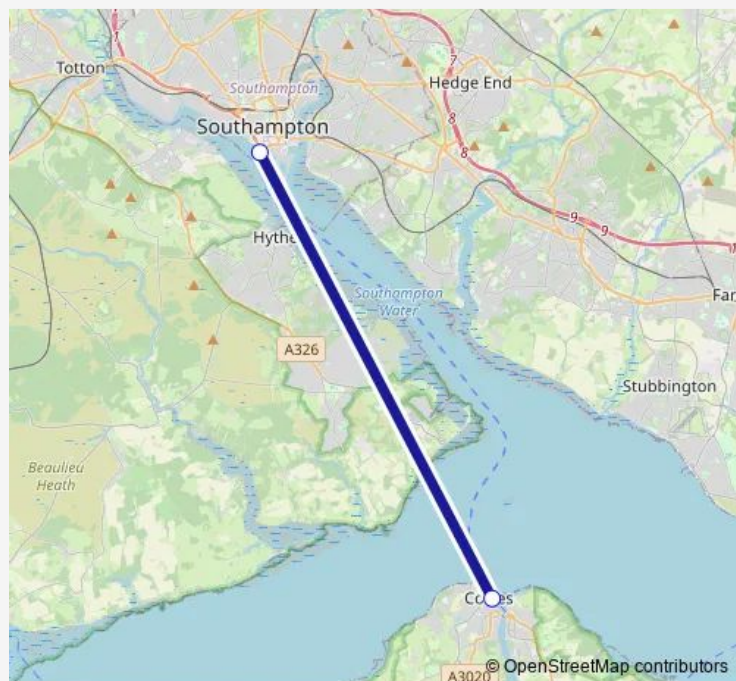

Ferry RedJet West Cowes Southampton - West Cowes Red-jet Foot Passenger Service

[Go to website](#)**Direction**

Red Jet Ferry Terminal — Southampton Passenger Ferry Terminal

2 stops

[Open route schedule](#)

Friday 06:05-23:05

Saturday 07:15-23:05

Sunday 07:15-23:05

Route info

Direction: Red Jet Ferry Terminal

Stops: 2

Trip Duration: 0 hour 25 min

Direction

Southampton Passenger Ferry Terminal — Red Jet Ferry Terminal

2 stops

[Open route schedule](#)

Southampton Passenger Ferry Terminal

Red Jet Ferry Terminal

Route schedule

Southampton Passenger Ferry Terminal — Red Jet Ferry Terminal