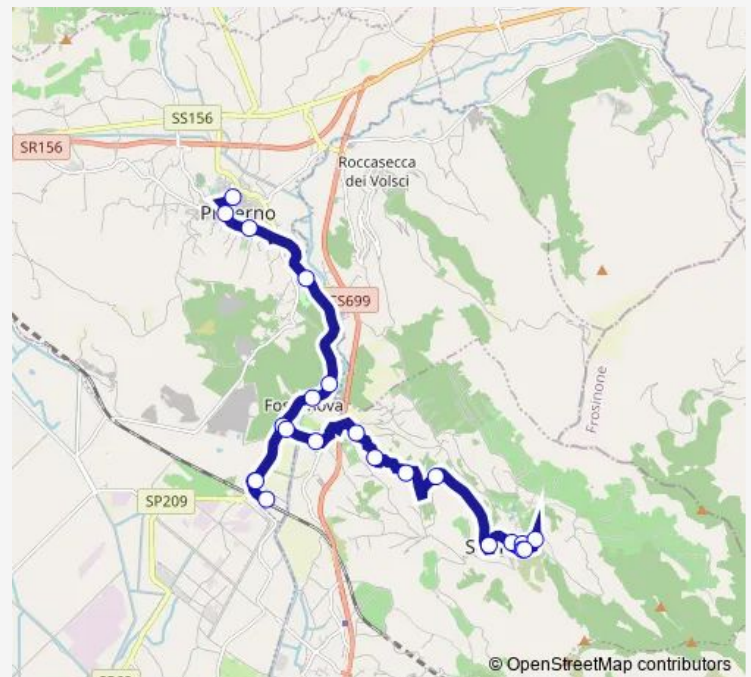

Route schedule

Priverno | Terminal Bus | Ist. Superiore T. Rossi # f3429 —
Sonnino | Via Pellegrini Via Arringo # f3825

Monday 05:35-15:35

Tuesday 05:35-15:35

Wednesday 05:35-15:35

Thursday 05:35-15:35

Friday 05:35-15:35

Saturday 05:25-12:35

Sunday —

Route info

Direction: Priverno | Terminal Bus | Ist. Superiore T. Rossi # f3429

Stops: 22

Trip Duration: 0 hour 37 min

Priverno - Sonnino # Lt633d

Bus time schedules and route maps are available in an offline PDF at busmaps.com. Use the busmaps.com website to see live bus times, train schedule or subway schedule, and step-by-step directions for all public transit in Sonnino