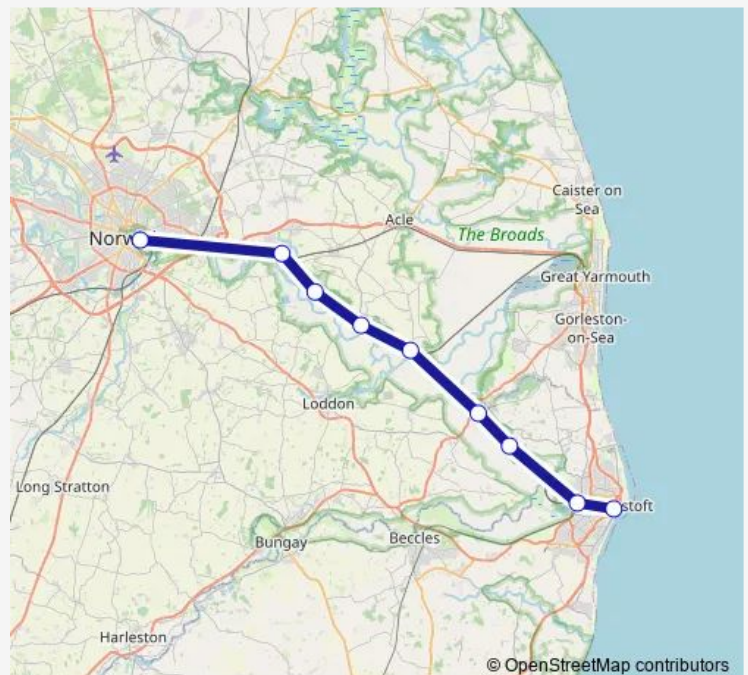

Rail Le:Lwt->Nrw LE train service from LWT to Nrw

[Go to website](#)

Direction

Lowestoft — Norwich

9 stops

[Open route schedule](#)

Lowestoft

Oulton Broad North

Somerleyton

Haddiscoe

Reedham (Norfolk)

Cantley

Buckenham

Brundall

Norwich

Route schedule

Lowestoft — Norwich

Monday 05:42-23:30

Tuesday 05:42-23:30

Wednesday 05:42-23:30

Thursday 05:42-23:30

Friday 05:42-23:30

Saturday 06:38-23:30

Sunday 08:50-23:35

Route info

Direction: Lowestoft

Stops: 9

Trip Duration: 0 hour 45 min

■ Le:Lwt->Nrw — LE train service from LWT to Nrw

Le:Lwt->Nrw Rail time schedules and route maps are available in an offline PDF at busmaps.com. Use the busmaps.com website to see live bus times, train schedule or subway schedule, and step-by-step directions for all public transit in Norwich