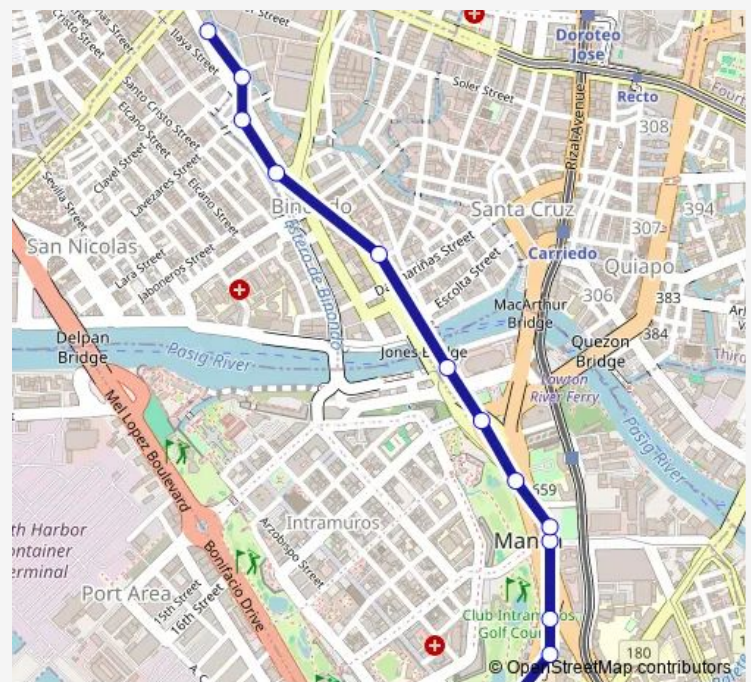

Padre Burgos St, Manila

Padre Burgos St, Manila

Padre Burgos / Taft Ave Intersection St, Manila

Padre Burgos St / Taft Ave, Manila

Taft Ave, Manila

Taft Ave, Manila

Padre Burgos St, Manila

Jones Bridge / Riverside Dr Intersection, Manila

Quintin Paredes, Manila

Juan Luna / Veronica Intersection, Manila

Juan Luna, Manila

Juan Luna / Sta. Elena Intersection, Manila

Juan Luna, Manila

Route schedule

Juan Luna Monument, Padre Burgos St / General Luna St, Manila — Juan Luna, Manila

Monday 00:00

Tuesday 00:00

Wednesday 00:00

Thursday 00:00

Friday 00:00

Saturday 00:00

Sunday 00:00

Route info

Direction: Juan Luna Monument, Padre Burgos St / General Luna St, Manila

Stops: 14

Trip Duration: 0 hour 12 min

Bus time schedules and route maps are available in an offline PDF at busmaps.com. Use the busmaps.com website to see live bus times, train schedule or subway schedule, and step-by-step directions for all public transit in Manila