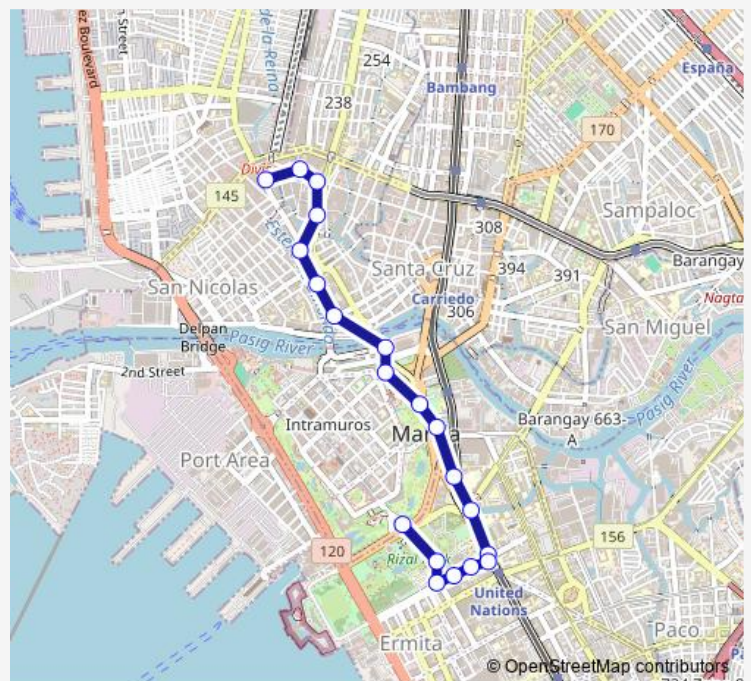

Soler St / Reina Regente Intersection, Manila

Reina Regente / Dativas Intersection, Manila

Juan Luna / Veronica Intersection, Manila

Juan Luna, Manila

Dasmariñas / Juan Luna Intersection, Manila

Jones Bridge / Riverside Dr Intersection, Manila

Padre Burgos St / Anda Intersection, Manila

Taft Ave, Manila

Taft Ave, Manila

Taft Ave, Manila

Ayala Blvd / Taft Avenue Intersection, Manila

Taft Ave / T.M. Kalaw Intersection, Manila

LRT-1 United Nations Ave Station, T.M. Kalaw / General Luna St, Manila

Wednesday 00:00

Thursday 00:00

Friday 00:00

Saturday 00:00

Sunday 00:00

Route info

Direction: Juan Luna, Manila

Stops: 20

Trip Duration: 0 hour 19 min

■ Divisoria - Kalaw via Jones Br

Juan Luna Monument, Padre Burgos St / General Luna St,
Manila

Bus time schedules and route maps are available in an offline PDF at busmaps.com. Use the busmaps.com website to see live bus times, train schedule or subway schedule, and step-by-step directions for all public transit in Manila