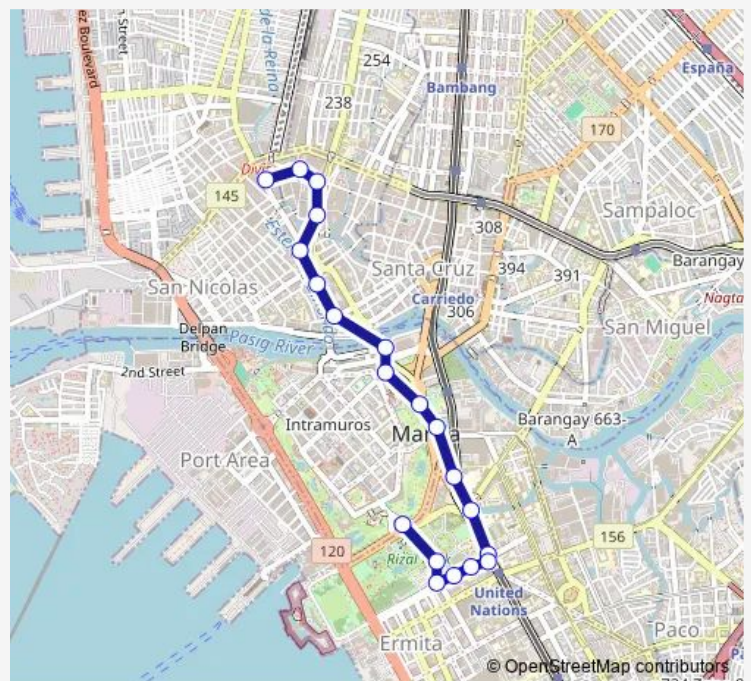

Soler St / Reina Regente Intersection, Manila

Reina Regente / Dativas Intersection, Manila

Juan Luna / Veronica Intersection, Manila

Juan Luna, Manila

Dasmariñas / Juan Luna Intersection, Manila

Jones Bridge / Riverside Dr Intersection, Manila

Padre Burgos St / Anda Intersection, Manila

Taft Ave, Manila

Taft Ave, Manila

Taft Ave, Manila

Ayala Blvd / Taft Avenue Intersection, Manila

Taft Ave / T.M. Kalaw Intersection, Manila

LRT-1 United Nations Ave Station, T.M. Kalaw / General Luna St, Manila

Wednesday 00:00

Thursday 00:00

Friday 00:00

Saturday 00:00

Sunday 00:00

Route info

Direction: Juan Luna, Manila

Stops: 20

Trip Duration: 0 hour 19 min

Divisoria - Kalaw via Jones Br

Juan Luna Monument, Padre Burgos St / General Luna St,
Manila

Bus time schedules and route maps are available in an offline PDF at busmaps.com. Use the busmaps.com website to see live bus times, train schedule or subway schedule, and step-by-step directions for all public transit in Manila