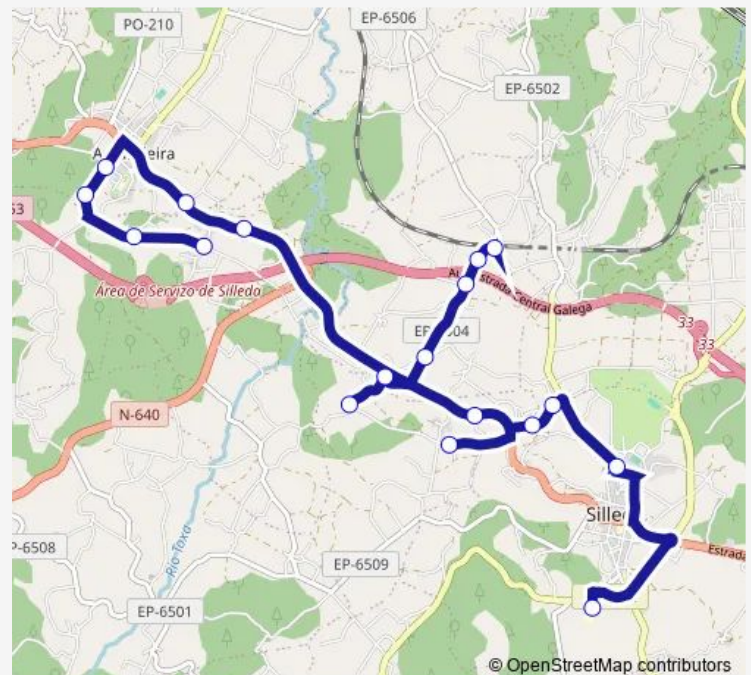

San Martiño I

San Martiño li

Chapa carretera

A Calzada

Devesa (Bandeira)

Devesaii(Bandeira)

Capela de San Blas

Chapa Interior

Route schedule

IES Pintor Colmeiro — Chapa Interior

Monday 14:30

Tuesday 14:30

Wednesday 14:30

Thursday 17:30

Friday 14:30

Saturday —

Sunday —

Route info

Direction: IES Pintor Colmeiro

Stops: 18

Trip Duration: 0 hour 28 min

■ Xg860065 — IES Pintor Colmeiro-Chapa Interior

Xg860065 Bus time schedules and route maps are available in an offline PDF at busmaps.com. Use the busmaps.com website to see live bus times, train schedule or subway schedule, and step-by-step directions for all public transit in Silleda