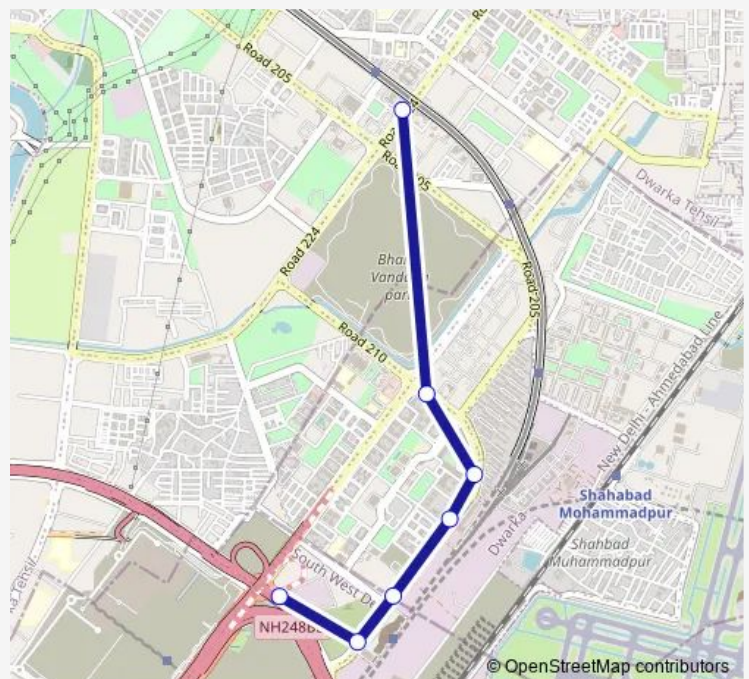

Bus Dw2lstldown

[Go to website](#)**Direction**

Dwarka Sec 22 Cluster Depot — Nhai Building/ Dwarka Sec-10 Metro Station

7 stops

[Open route schedule](#)

Dwarka Sec 22 Cluster Depot

Dwarka Sec-21 Metro Station

Dwarka Sec-21 Crossing

Dwarka Sec 22

SFS Flats Sec 22 Dwarka

Dwarka Sec 8 Metro Station Crossing

Nhai Building/ Dwarka Sec-10 Metro Station

Route schedule

Dwarka Sec 22 Cluster Depot — Nhai Building/ Dwarka Sec-10 Metro Station

Monday 06:51-17:26

Tuesday 06:51-17:26

Wednesday 06:51-17:26

Thursday 06:51-17:26

Friday 06:51-17:26

Saturday 06:51-17:26

Sunday 06:51-17:26

Route info

Direction: Dwarka Sec 22 Cluster Depot

Stops: 7

Trip Duration: 0 hour 15 min

Dw2lstldown Bus time schedules and route maps are available in an offline PDF at busmaps.com. Use the busmaps.com website to see live bus times, train schedule or subway schedule, and step-by-step directions for all public transit in New Delhi