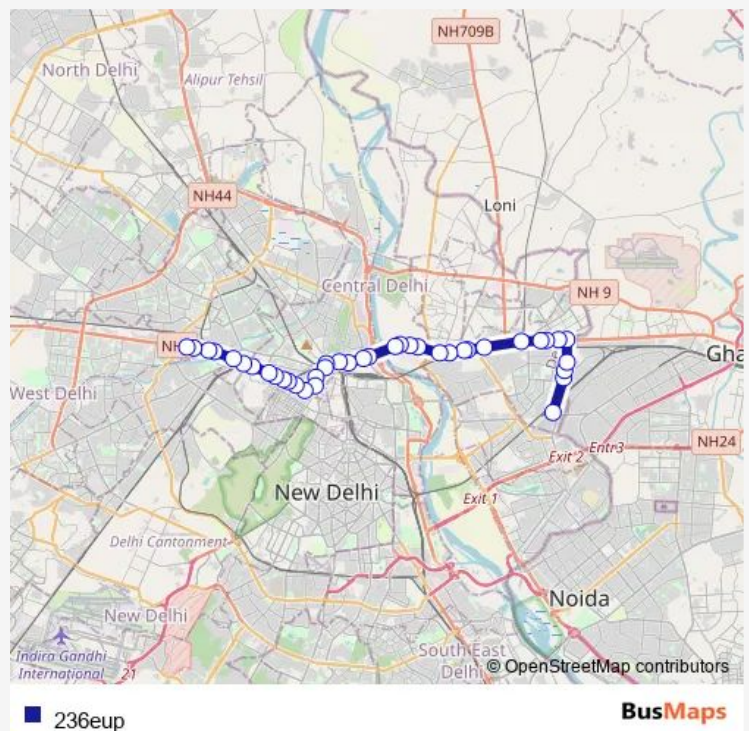

Isbt Bridge

Isbt Nityanand Marg

Tees Hazari Court

Route schedule

Anand Vihar Isbt Terminal — Punjabi Bagh Terminal (Rohatak Road)

Monday 05:18-21:01

Tuesday 05:18-21:01

Wednesday 05:18-21:01

Thursday 05:18-21:01

Friday 05:18-21:01

Saturday 05:18-21:01

Sunday 05:18-21:01

Route info

Direction: Anand Vihar Isbt Terminal

Stops: 39

Trip Duration: 1 hour 28 min