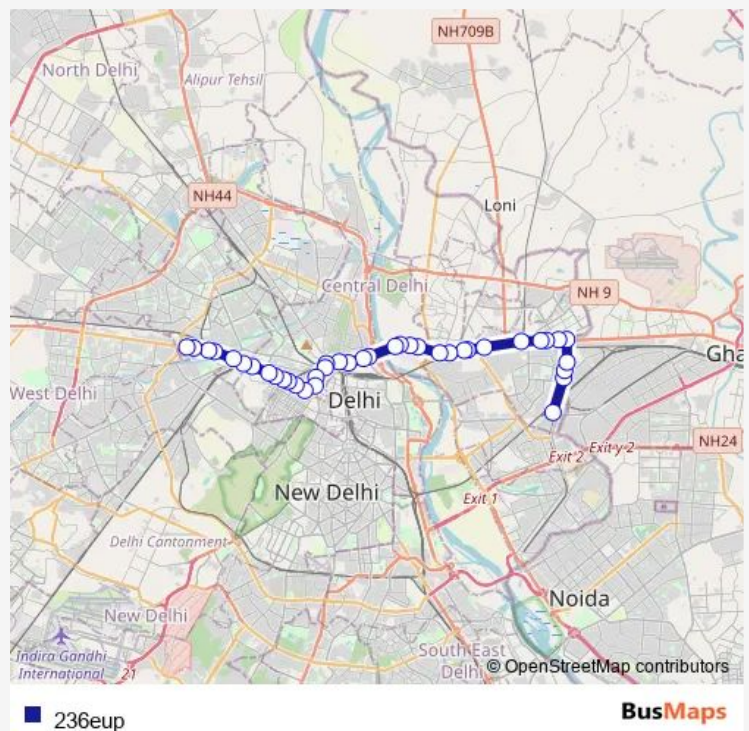

Isbt Bridge

Isbt Nityanand Marg

Tees Hazari Court

Route schedule

Anand Vihar Isbt Terminal — Punjabi Bagh Terminal (Rohatak Road)

Monday 05:18-21:01

Tuesday 05:18-21:01

Wednesday 05:18-21:01

Thursday 05:18-21:01

Friday 05:18-21:01

Saturday 05:18-21:01

Sunday 05:18-21:01

Route info

Direction: Anand Vihar Isbt Terminal

Stops: 39

Trip Duration: 1 hour 28 min