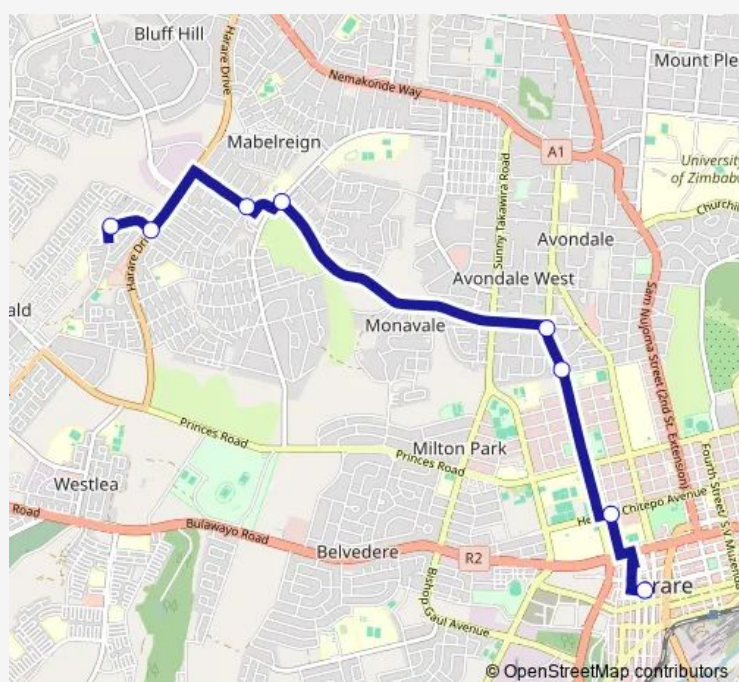

Communal Taxi Service Ashdown Park Shops Bus Stop to Copacabana Rank

[Go to website](#)

Direction

Ashdown Park Shops — Copacabana Rank

8 stops

[Open route schedule](#)

Ashdown Park Shops

Corner Ashdown Rd & Harare Drive

Puma Service Station Bus Stop

Alfreid Beit School

Argyle Apartments Bus Stop

Kensington Shopping Centre

Passport Office Bus Stop, Harare Street

Copacabana Rank

Route schedule

Ashdown Park Shops — Copacabana Rank

Monday 10:32

Tuesday 10:32

Wednesday 10:32

Thursday 10:32

Friday 10:32

Saturday 10:32

Sunday 10:32

Route info

Direction: Ashdown Park Shops

Stops: 8

Trip Duration: 0 hour 34 min

Communal Taxi Service time schedules and route maps are available in an offline PDF at busmaps.com. Use the busmaps.com website to see live bus times, train schedule or subway schedule, and step-by-step directions for all public transit in Harare