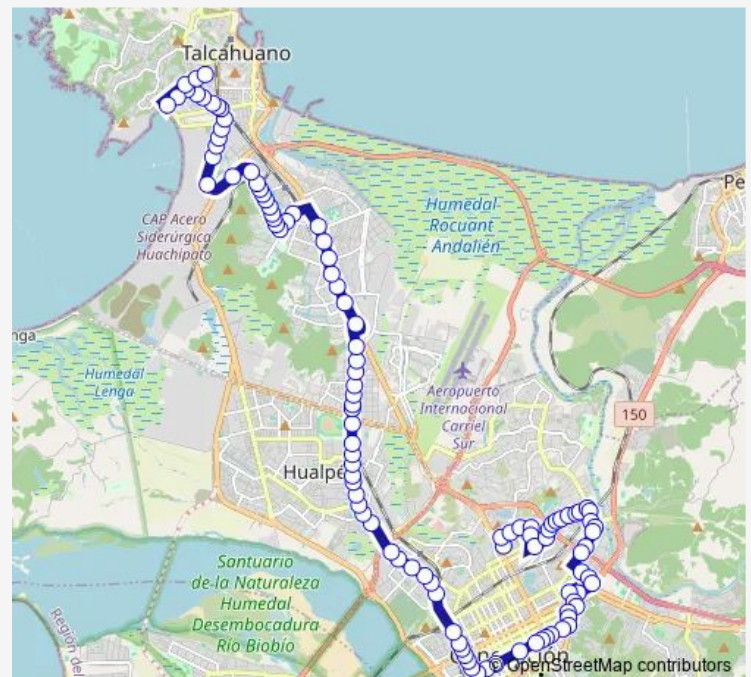

### Route schedule

Barrio Norte — Almirante Latorre 788

Monday 06:00-23:30

Tuesday 06:00-23:30

Wednesday 06:00-23:30

Thursday 06:00-23:30

Friday 06:00-23:30

Saturday 06:00-23:50

### Route info

Direction: Barrio Norte

Stops: 107

Trip Duration: 1 hour 1 min

Gral Bonilla - Caamilo Henríquez

Baquadano - Sta María

Baquadano - Lorenzo Arenas

Hospital Clínico Del Sur