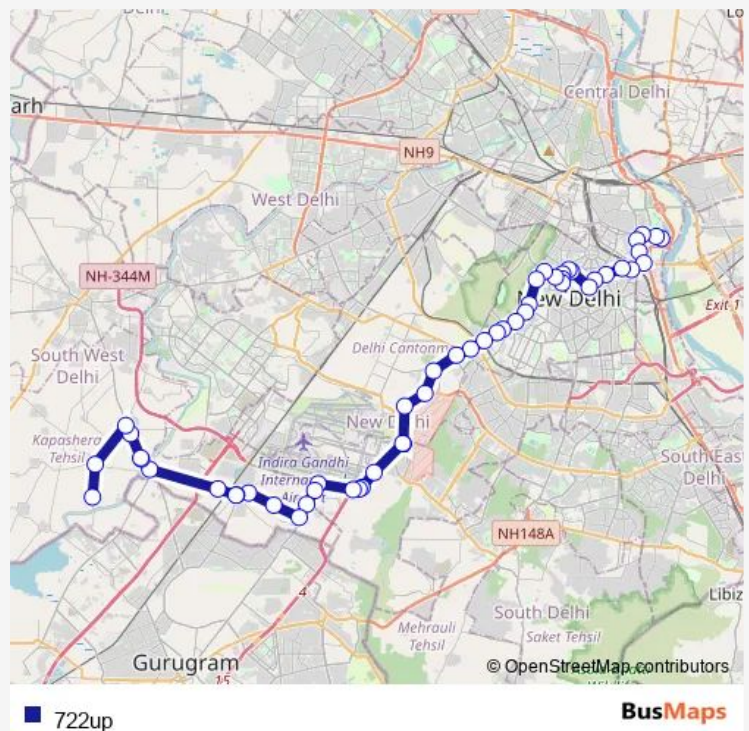

Thursday 07:13-20:48

Friday 07:13-20:48

Saturday 07:13-20:48

Sunday 07:13-20:48

Route info

Direction: Delhi Sachivalaya (Rajghat Power House)

Stops: 56

Trip Duration: 2 hour 42 min