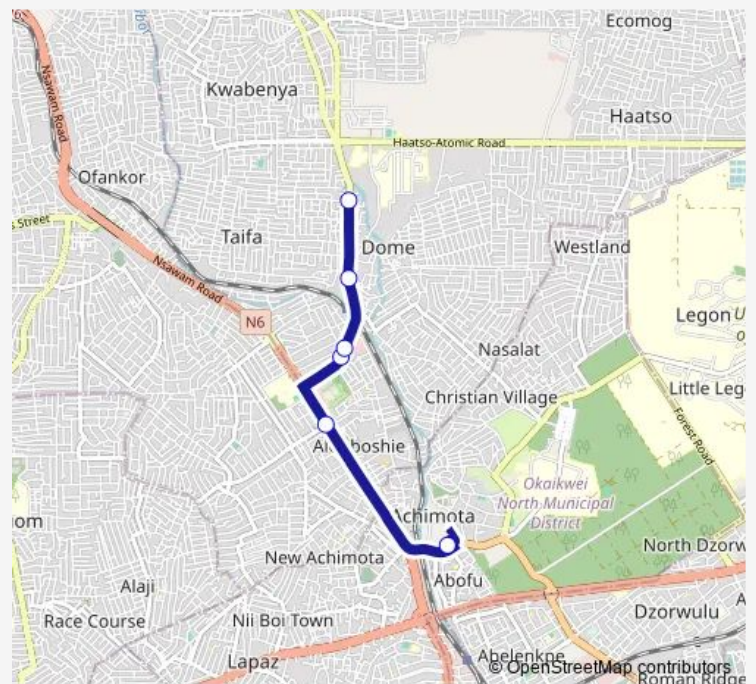

Bus 123A Achimota Station to Dome

[Go to website](#)

Direction

Terminal Achimota Station — Terminal Dome

6 stops

[Open route schedule](#)

Terminal Achimota Station

Mile 7 Junc.

St John's Dome Station

Dome Market

Old Station 092

Terminal Dome

Route schedule

Terminal Achimota Station — Terminal Dome

Monday 10:15

Tuesday 10:15

Wednesday 10:15

Thursday 10:15

Friday 10:15

Saturday 10:15

Sunday 10:15

Route info

Direction: Terminal Achimota Station

Stops: 6

Trip Duration: 0 hour 26 min

123A — Achimota Station to Dome

123A Bus time schedules and route maps are available in an offline PDF at busmaps.com. Use the busmaps.com website to see live bus times, train schedule or subway schedule, and step-by-step directions for all public transit in Accra