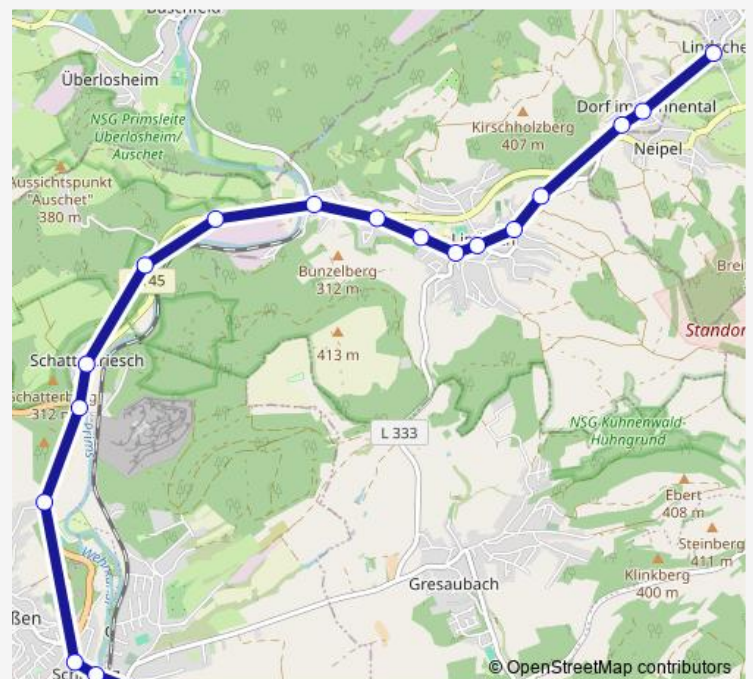

Monday 06:02-19:02

Tuesday 06:02-19:02

Wednesday 06:02-19:02

Thursday 06:02-19:02

Friday 06:02-19:02

Saturday —

Sunday —

Route info

Direction: Johann, Lindscheid Tholey

Stops: 17

Trip Duration: 0 hour 21 min

Direction

Sportplatz, Limbach Schmelz — Bettinger Schule, Schmelz

13 stops

[Open route schedule](#)

Sportplatz, Limbach Schmelz