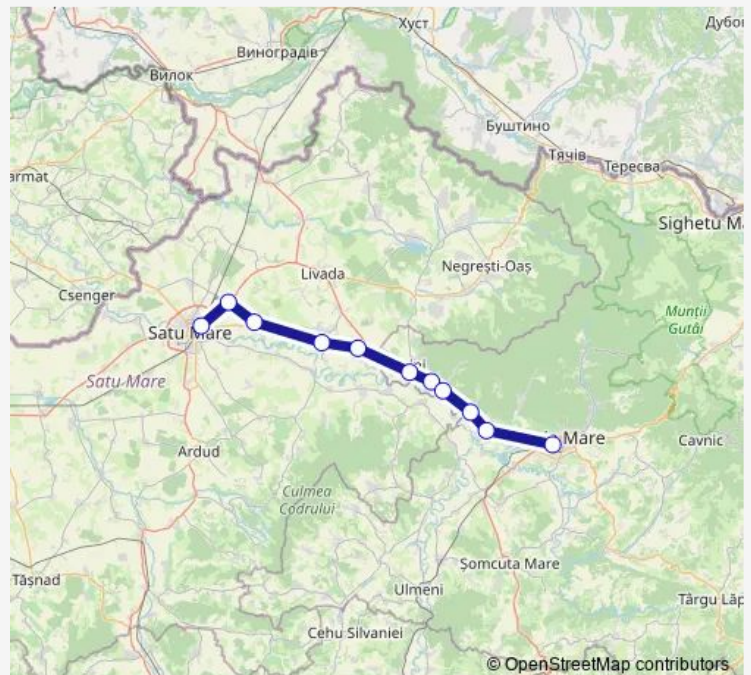

Rail R: Satu Mare - Baia Mare R: Satu Mare - Botiz Hm. -
Odoreu h. - Medieșu Aurit Hm. - Apa Hm. - Seini - Săbișa h.
- Ilba h. - Cicârlău h. - Bușag Hm. - Baia Mare

[Go to website](#)

Direction

Satu Mare — Baia Mare

Săbișa h.

Ilba h.

Cicârlău h.

Bușag Hm.

Baia Mare

Route schedule

Satu Mare — Baia Mare

Monday 04:56-16:38

Tuesday 04:56-16:38

Wednesday 04:56-16:38

Thursday 04:56-16:38

Friday 04:56-16:38

Saturday 08:10-16:38

Sunday 04:56-14:15

Route info

Direction: Satu Mare

Stops: 11

Trip Duration: 1 hour 50 min

■ R: Satu Mare - Baia Mare — R: Satu Mare - Botiz Hm. -
Odoreu h. - Medieșu Aurit Hm. - Apa Hm. - Seini -...

R: Satu Mare - Baia Mare Rail time schedules and route maps are available in an offline PDF at busmaps.com. Use the busmaps.com website to see live bus times, train schedule or subway schedule, and step-by-step directions for all public transit in Cicarlau