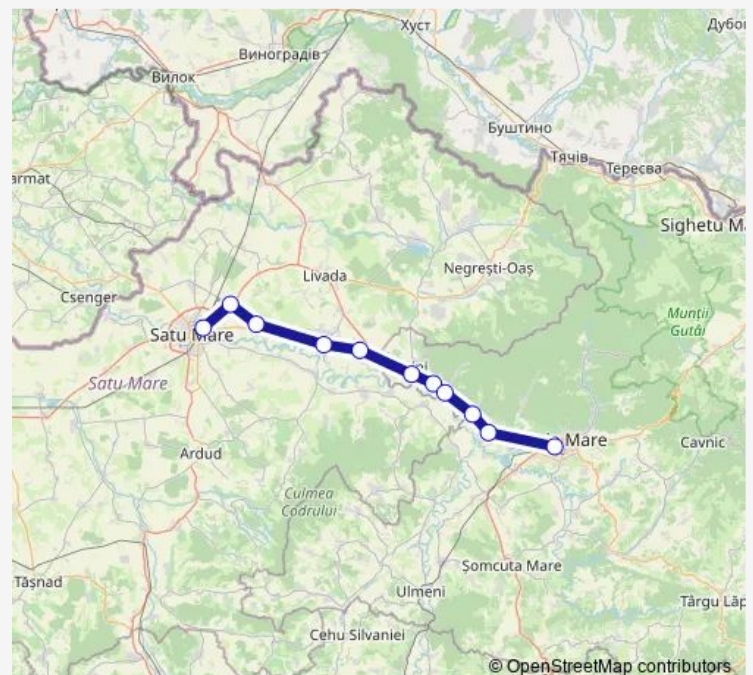

Rail R: Satu Mare - Baia Mare R: Satu Mare - Botiz Hm. -
Odoreu h. - Medieșu Aurit Hm. - Apa Hm. - Seini - Săbișa h.
- Ilba h. - Cicârlău h. - Bușag Hm. - Baia Mare

[Go to website](#)

Direction

Satu Mare — Baia Mare

Săbișa h.

Ilba h.

Cicârlău h.

Bușag Hm.

Baia Mare

Route schedule

Satu Mare — Baia Mare

Monday 04:56-16:38

Tuesday 04:56-16:38

Wednesday 04:56-16:38

Thursday 04:56-16:38

Friday 04:56-16:38

Saturday 08:10-16:38

Sunday 04:56-14:15

Route info

Direction: Satu Mare

Stops: 11

Trip Duration: 1 hour 23 min

■ R: Satu Mare - Baia Mare — R: Satu Mare - Botiz Hm. -
Odoreu h. - Medieșu Aurit Hm. - Apa Hm. - Seini -...

R: Satu Mare - Baia Mare Rail time schedules and route maps are available in an offline PDF at busmaps.com. Use the busmaps.com website to see live bus times, train schedule or subway schedule, and step-by-step directions for all public transit in Cicarlau