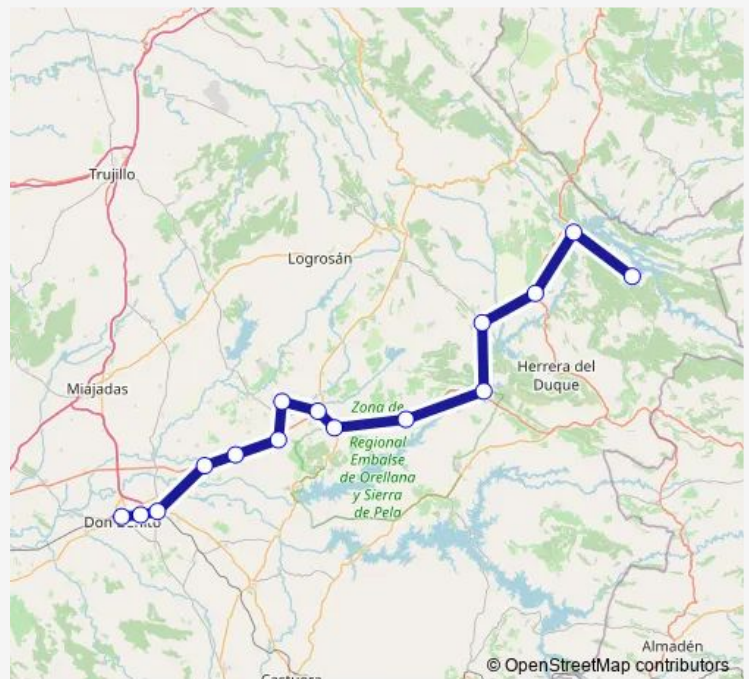

Villanueva DE LA Serena

Valdivia

Gargaligas

Cruce DE Acedera

Vegas Altas

Obando

Navalvillar DE Pela

Casas DE DON Pedro

Tuesday 14:15

Wednesday 14:15

Thursday 14:15

Friday 14:15

Saturday —

Sunday —

Route info

Direction: DON Benito

Stops: 15

Trip Duration: 3 hour 5 min

3L112 — Helechosa Delos Montes DON Benito

3L112 Bus time schedules and route maps are available in an offline PDF at busmaps.com. Use the busmaps.com website to see live bus times, train schedule or subway schedule, and step-by-step directions for all public transit in Villanueva de la Serena