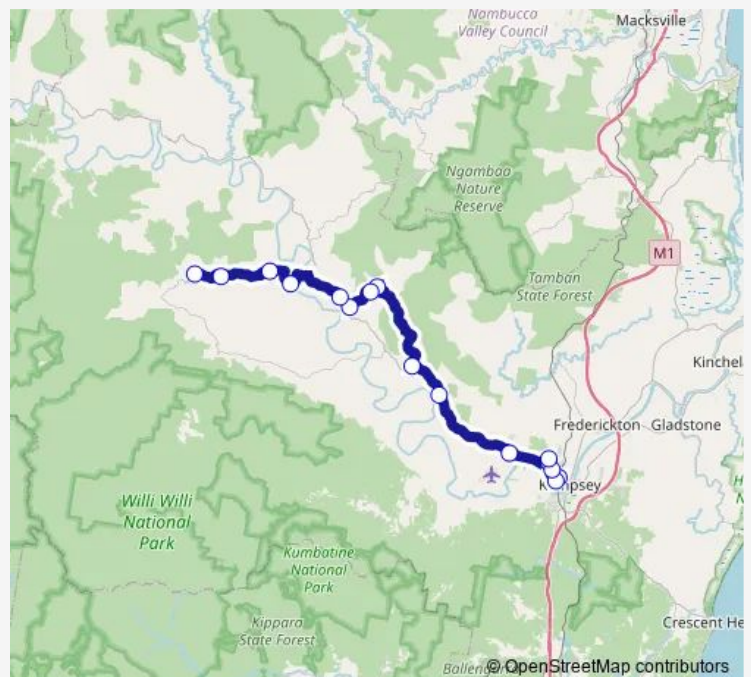

School Bus S627 West Kempsey to Toorooka Warbro Brook Rd

[Go to website](#)

**Direction**

Sea St At Leith St — Warbro Brook Rd At Fifes Creek Rd

16 stops

[Open route schedule](#)

Sea St At Leith St

St Joseph's Primary School, Kemp St

Mungay Creek Rd Before Armidale Rd

Main St Opp Willawarrin Hotel

Toorooka Rd At Moparrabah Rd

Warbro Brook Rd Opp Brassils Creek Rd

Warbro Brook Rd Opp Rocky Gully Rd

Warbro Brook Rd At Fifes Creek Rd

Route schedule

Sea St At Leith St — Warbro Brook Rd At Fifes Creek Rd

Monday 15:36

Tuesday 15:36

Wednesday 15:36

Thursday 15:36

Friday 15:36

Saturday —

Sunday —

Route info

Direction: Sea St At Leith St

Stops: 16

Trip Duration: 1 hour 15 min

S627 School Bus time schedules and route maps are available in an offline PDF at [busmaps.com](https://busmaps.com). Use the [busmaps.com](https://busmaps.com) website to see live bus times, train schedule or subway schedule, and step-by-step directions for all public transit in Kempsey