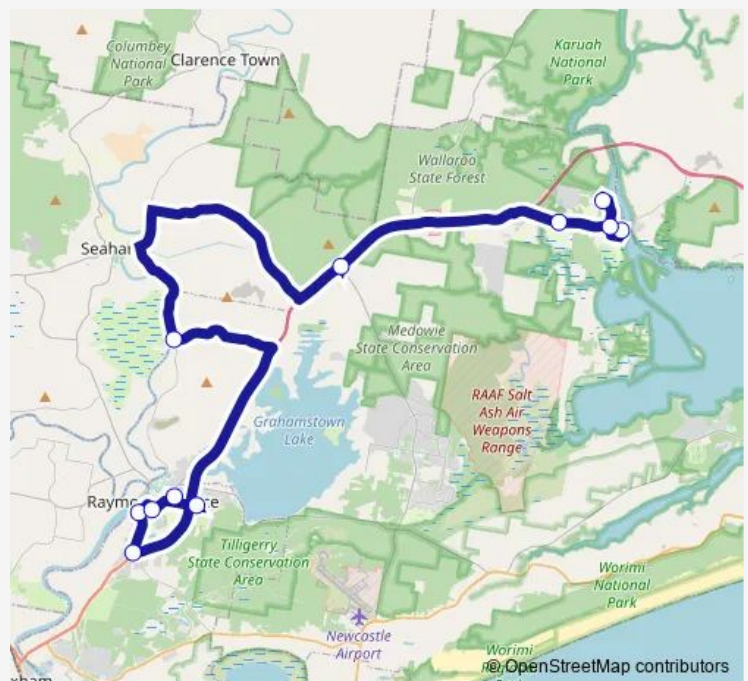

### Direction

Tarean Rd Opp Karuah District Golf Club — Irrawang Public School, Morton St

11 stops

[Open route schedule](#)

Tarean Rd Opp Karuah District Golf Club

Karuah And District RSL Club, Bundabah St

Sir Edward St After Carlisle Cres

Mustons Rd Opp Karuah Oval

Pacific Hwy At Medowie Rd

Newline Rd At Six Mile Rd

Adelaide St, Hunter River High School

Raymond Terrace Primary School, Sturgeon St

St Brigid's Parish School, William St

### Route schedule

Tarean Rd Opp Karuah District Golf Club — Irrawang Public School, Morton St

Monday	07:26
Tuesday	07:26
Wednesday	07:26
Thursday	07:26
Friday	07:26
Saturday	—
Sunday	—

### Route info

Direction: Tarean Rd Opp Karuah District Golf Club

Stops: 11

Trip Duration: 1 hour 20 min

S627 — Karuah to Raymond Terrace and Heatherbrae Schools via Raymond Terrace

S627 School Bus time schedules and route maps are available in an offline PDF at [busmaps.com](https://busmaps.com). Use the [busmaps.com](https://busmaps.com) website to see live bus times, train schedule or subway schedule, and step-by-step directions for all public transit in Maitland