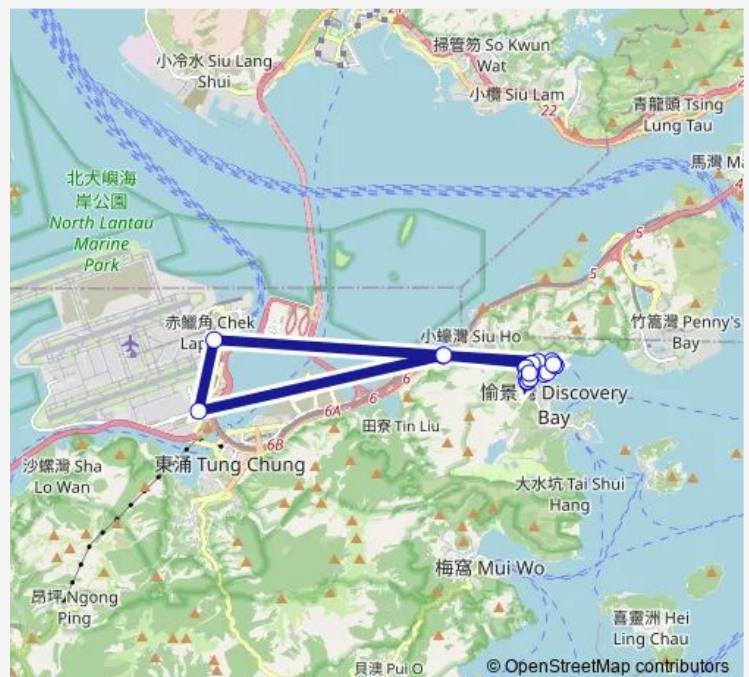

[Db] Discovery BAY Tunnel Link Road Opposite Discovery BAY Tunnel Control Building (Pick UP Only) [Db] Discovery BAY Tunnel Link Road Outside Discovery BAY Tunnel Control Building [Db] Discovery BAY Tunnel Link Road Outside Discovery BAY Tunnel Control Building [Db] Discovery BAY Tunnel Link Road Outside Discovery BAY Tunnel Control Building

Route schedule

[Db] Discovery BAY North Near Community Hall — [Db] Outside Discovery BAY North Plaza [Db] Siena Avenue Outside Discovery BAY North Plaza

Monday	07:15-22:15
Tuesday	07:15-22:15
Wednesday	07:15-22:15
Thursday	07:15-22:15
Friday	07:15-22:15
Saturday	07:15-22:15
Sunday	07:15-22:15

Route info

Direction: [Db] Discovery BAY North Near Community Hall

Stops: 21

Trip Duration: 0 hour 30 min

■ DB02RA — Discovery BAY North (Near Community Hall) - Airport (Circular)

[Db] Discovery BAY Road Outside Joyful Mansion