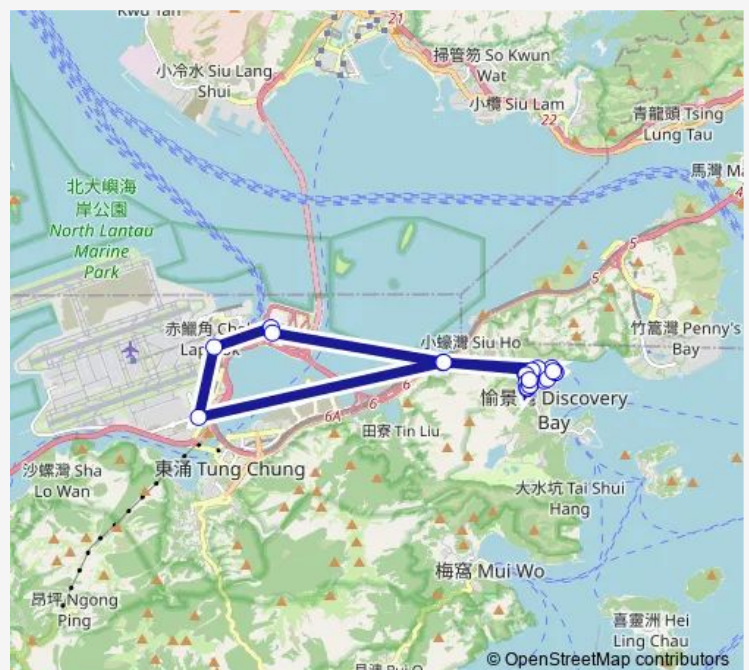

[Ctb] Hzmb Passenger Clearance Building [Db] Drop OFF Area Outside Hong Kong-Zhuhai-Macao Bridge (Hong Kong Port) Passenger Clearance Building AT Departure Level (SET Down Only) [Lwb] Hzmb Passenger Clearance Building (Alighting Stop) [Lwb] Hzmb Passenger Clearance Building (Alighting Stop) [Nlb] Hzmb Hong Kong Port Passenger Clearance Building [Pi] Drop OFF Area Outside

Route schedule

[Db] Discovery BAY North Near Community Hall — [Db] Outside Discovery BAY North Plaza [Db] Siena Avenue Outside Discovery BAY North Plaza

Monday	09:15-21:15
Tuesday	09:15-21:15
Wednesday	09:15-21:15
Thursday	09:15-21:15
Friday	09:15-21:15
Saturday	09:15-21:15
Sunday	09:15-21:15

Route info

Direction: [Db] Discovery BAY North Near Community Hall

Stops: 23

Trip Duration: 0 hour 40 min

Hong Kong-Zhuhai-Macao Bridge (Hong Kong Port) Passenger Clearance Building AT Departure Level

[Ctb] Hong Kong-Zhuhai-Macao Bridge Hong Kong Port[[Db] Domestic NON-Franchised BUS Pick-UP Area OF Hong Kong-Zhuhai-Macao Bridge (Hong Kong Port) Public Transport Interchange (Pick UP Only)][Lwb] Hzmb Hong Kong Port[[Nlb] Hzmb Hong Kong Port[[Pi] Domestic NON-Franchised BUS Pick-UP Area OF Hong Kong-Zhuhai-Macao Bridge (Hong Kong Port) Public Transport Interchange