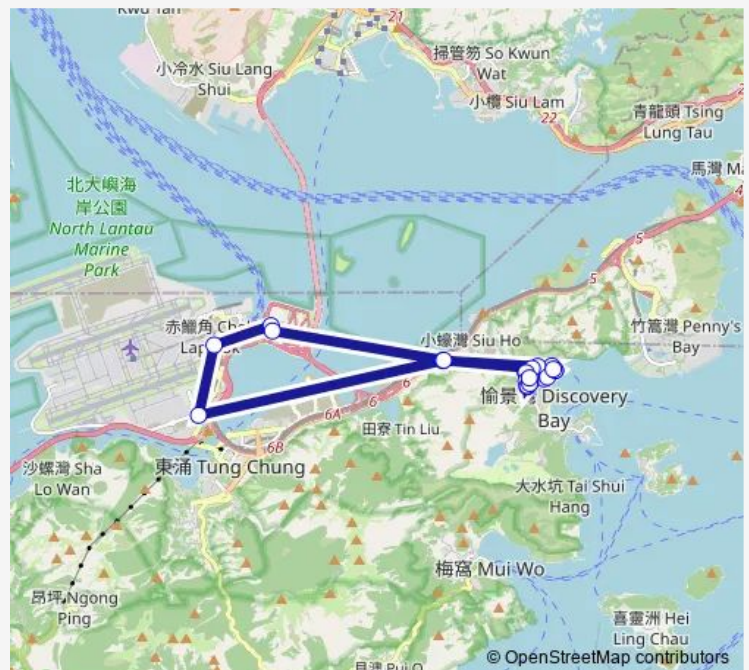

[Ctb] Hzmb Passenger Clearance Building [Db] Drop OFF Area Outside Hong Kong-Zhuhai-Macao Bridge (Hong Kong Port) Passenger Clearance Building AT Departure Level (SET Down Only) [Lwb] Hzmb Passenger Clearance Building (Alighting Stop) [Lwb] Hzmb Passenger Clearance Building (Alighting Stop) [Nlb] Hzmb Hong Kong Port Passenger Clearance Building [Pi] Drop OFF Area Outside

Route schedule

[Db] Discovery BAY North Near Community Hall — [Db] Outside Discovery BAY North Plaza [Db] Siena Avenue Outside Discovery BAY North Plaza

Monday	09:15-21:15
Tuesday	09:15-21:15
Wednesday	09:15-21:15
Thursday	09:15-21:15
Friday	09:15-21:15
Saturday	09:15-21:15
Sunday	09:15-21:15

Route info

Direction: [Db] Discovery BAY North Near Community Hall

Stops: 23

Trip Duration: 1 hour 12 min

■ DB02RA — Discovery BAY North (Near Community Hall) - Airport (Circular) (VIA Hong Kong-Zhuhai-Macao...