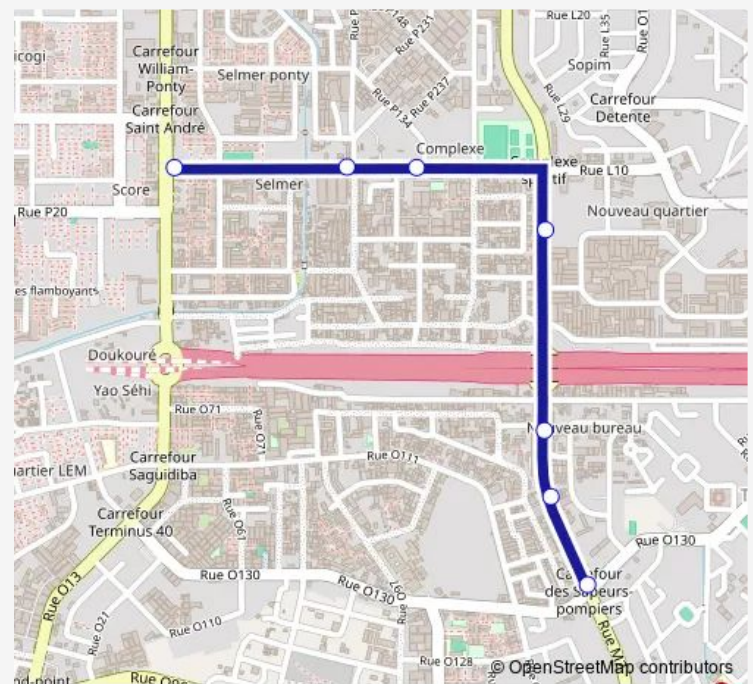

Bus woro woro : Bhci ↔ Sapeur Pompier

[Go to website](#)

Direction

Carrefour sapeur-pompier — Banque Bhci

7 stops

[Open route schedule](#)

Carrefour sapeur-pompier

Eco Prix

Tuesday 06:00

Wednesday 06:00

Thursday 06:00

Friday 06:00

Saturday 06:00

Sunday 06:00

Route info

Direction: Carrefour sapeur-pompier

Stops: 7

Trip Duration: 0 hour 25 min

■ woro woro : Bhci ↔ Sapeur Pompier

Direction

Banque Bhci — Carrefour sapeur-pompier

6 stops

[Open route schedule](#)

Banque Bhci

Carrefour marché de Selmer

Coopec Selmer

Pharmacie Nouveau Quartier

Poisson d'Afrique

Carrefour sapeur-pompier

Route schedule

Banque Bhci — Carrefour sapeur-pompier

Monday	06:00
Tuesday	06:00
Wednesday	06:00
Thursday	06:00
Friday	06:00
Saturday	06:00
Sunday	06:00