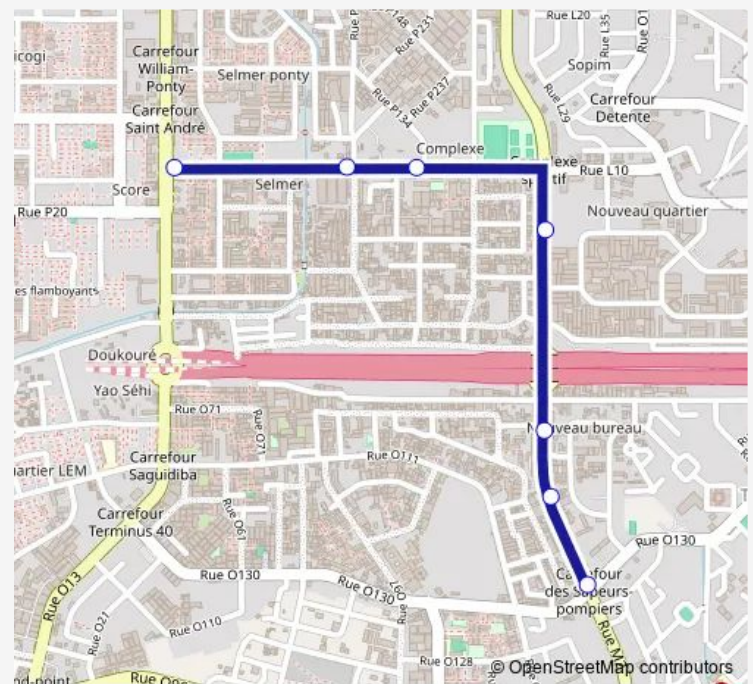

Direction

Carrefour sapeur-pompier — Banque Bhci

7 stops

[Open route schedule](#)

Carrefour sapeur-pompier

Eco Prix

Clinique les Oliviers

Picasso

Espace Karamel

Carrefour marché de Selmer

Banque Bhci

Route schedule

Carrefour sapeur-pompier — Banque Bhci

Monday	06:00
Tuesday	06:00
Wednesday	06:00
Thursday	06:00
Friday	06:00
Saturday	06:00
Sunday	06:00

Route info

Direction: Carrefour sapeur-pompier

Stops: 7

Trip Duration: 0 hour 25 min

Direction

Banque Bhci — Carrefour sapeur-pompier

6 stops

[Open route schedule](#)

Banque Bhci

Carrefour marché de Selmer

Coopec Selmer

Pharmacie Nouveau Quartier

Poisson d'Afrique

Carrefour sapeur-pompier

Route schedule

Banque Bhci — Carrefour sapeur-pompier