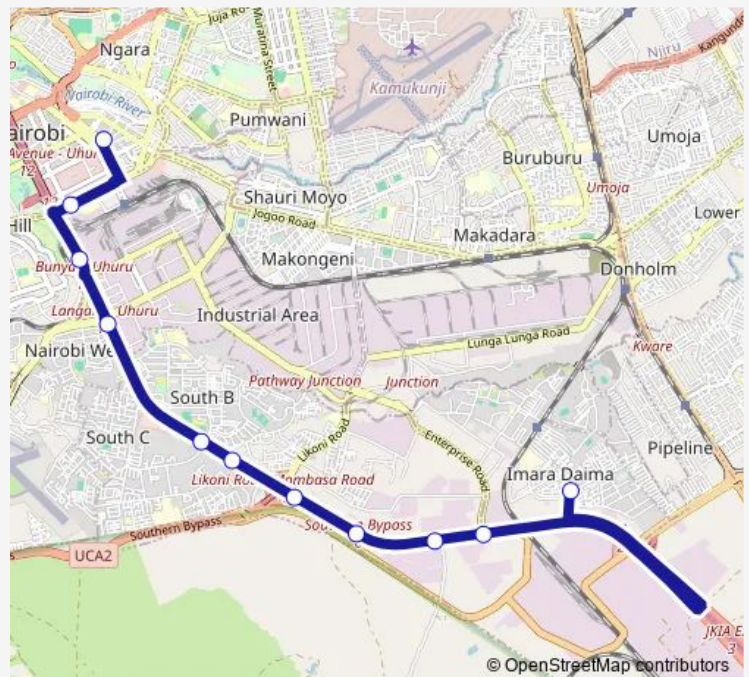

Commercial

Route schedule

Imara Daima — Commercial

Monday	06:00
Tuesday	06:00
Wednesday	06:00
Thursday	06:00
Friday	06:00
Saturday	06:00
Sunday	06:00

Route info

Direction: Imara Daima

Stops: 11

Trip Duration: 0 hour 23 min

33IMR — Commercial-Belleview-Imara Daima

Direction

Commercial — Imara Daima

11 stops

[Open route schedule](#)

Commercial

Nyayo

Government Plaza/Devis

Route schedule

Commercial — Imara Daima

Monday	06:00
Tuesday	06:00
Wednesday	06:00
Thursday	06:00
Friday	06:00
Saturday	06:00
Sunday	06:00

Route info

Direction: Commercial

Stops: 11

Trip Duration: 0 hour 22 min