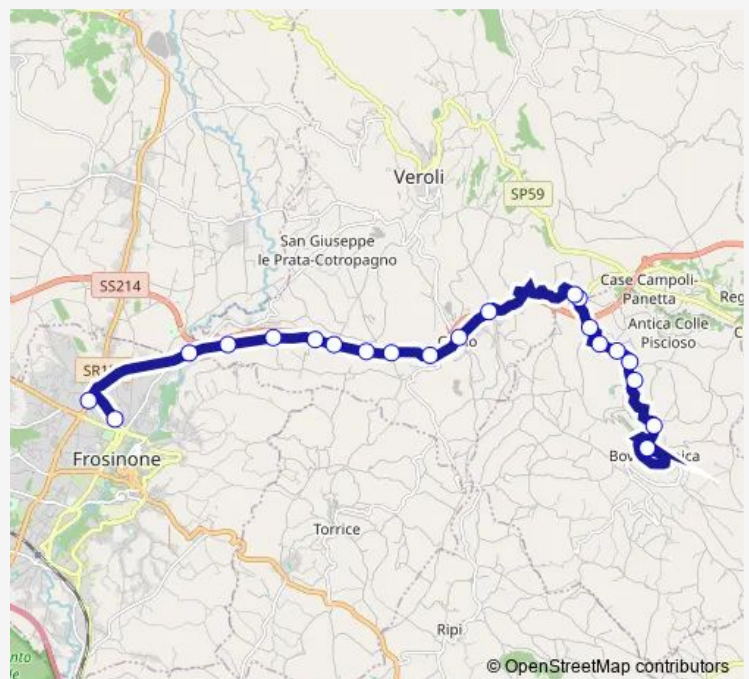

Veroli | Bivio Papetti # f5920

Veroli | Via Mária Via Sant'Angelo # f5715

Veroli | Giglio # f5716

Veroli | Cona dei Greci # f5643

Veroli | Ponte Vasagalli # f5644

Veroli | Via Mária Via Colle Pelero # f5645

Veroli | Via Mária Via Colle Morgatto # f5646

Veroli | San Filippo # f5647

Veroli | Pescara # f5648

Veroli | Via Mária (Svincolo Superstrada) # f5649

Veroli | Morate # f5650

Frosinone | Piazza Madonna della Neve # f5388

### Route schedule

Boville | Via Roma # f5662 — Frosinone | Via Tiburtina Via Lago Maggiore # f3478

Monday 14:10

Tuesday 14:10

Wednesday 14:10

Thursday 14:10

Friday 14:10

Saturday 06:25

### Route info

Direction: Boville | Via Roma # f5662

Stops: 21

Trip Duration: 0 hour 30 min

Boville Ernica - Frosinone # Fr013d

Bus time schedules and route maps are available in an offline PDF at [busmaps.com](https://busmaps.com). Use the [busmaps.com](https://busmaps.com) website to see live bus times, train schedule or subway schedule, and step-by-step directions for all public transit in Frosinone