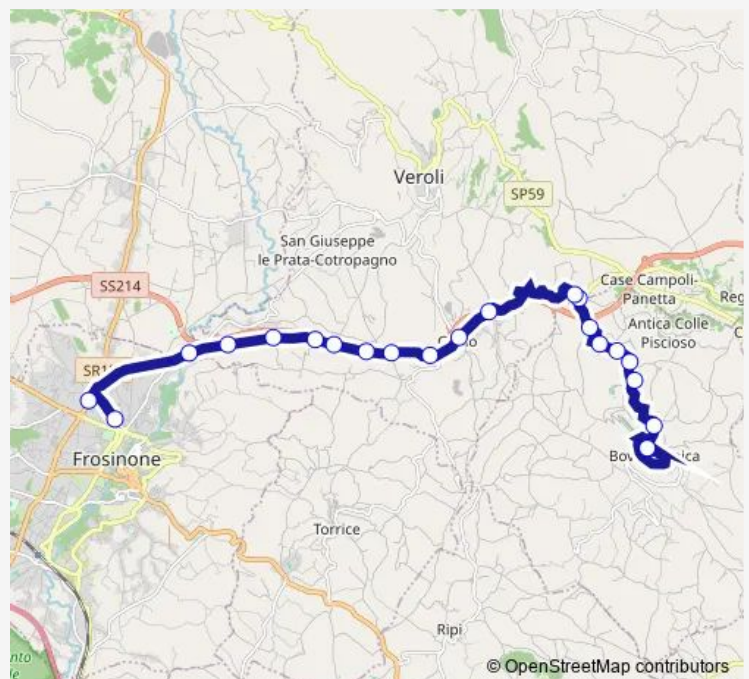

Direction

Boville | Via Roma # f5662 — Frosinone | Via Tiburtina Via Lago Maggiore # f3478

21 stops

[Open route schedule](#)

Boville | Via Roma # f5662

Boville | Via Rotabile Via Fontana Vecchia # f5713

Boville | Via Rotabile Via Montorli # f5711

Veroli | Pescara # f5648

Veroli | Via Mária (Svincolo Superstrada) # f5649

Veroli | Morate # f5650

Frosinone | Piazza Madonna della Neve # f5388

Frosinone | Via Tiburtina Via Lago Maggiore # f3478

Route schedule

Boville | Via Roma # f5662 — Frosinone | Via Tiburtina Via Lago Maggiore # f3478

Monday 14:10

Tuesday 14:10

Wednesday 14:10

Thursday 14:10

Friday 14:10

Saturday —

Sunday —

Route info

Direction: Boville | Via Roma # f5662

Stops: 21

Trip Duration: 0 hour 30 min

Boville Ernica - Frosinone # Fr013d

Bus time schedules and route maps are available in an offline PDF at busmaps.com. Use the busmaps.com website to see live bus times, train schedule or subway schedule, and step-by-step directions for all public transit in Frosinone