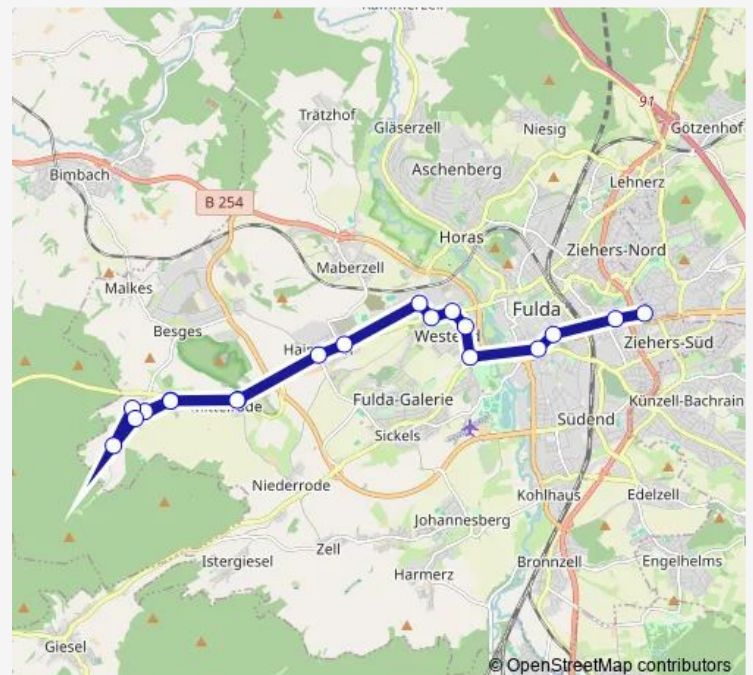

### Direction

Fulda-Mittelrode — Fulda Marianum

19 stops

[Open route schedule](#)

Fulda-Mittelrode

Fulda-Oberrode Hubertusring

Fulda-Oberrode Am Strauch

Fulda-Oberrode Am Vemel

Fulda-Oberrode Sandweg

Fulda-Oberrode Oberroder Straße

Fulda-Oberrode Hubertusring

Fulda-Mittelrode

Fulda-Haimbach Kirche

Fulda-Haimbach Sonnenstraße

Fulda Washingtonallee

Fulda Kettelerstraße

### Route schedule

Fulda-Mittelrode — Fulda Marianum

Monday 07:05

Tuesday 07:05

Wednesday 07:05

Thursday 07:05

Friday 07:05

Saturday —

### Route info

Direction: Fulda-Mittelrode

Stops: 19

Trip Duration: 0 hour 36 min

■ V20

BusMaps

V20 Bus time schedules and route maps are available in an offline PDF at [busmaps.com](https://busmaps.com). Use the [busmaps.com](https://busmaps.com) website to see live bus times, train schedule or subway schedule, and step-by-step directions for all public transit in Fulda