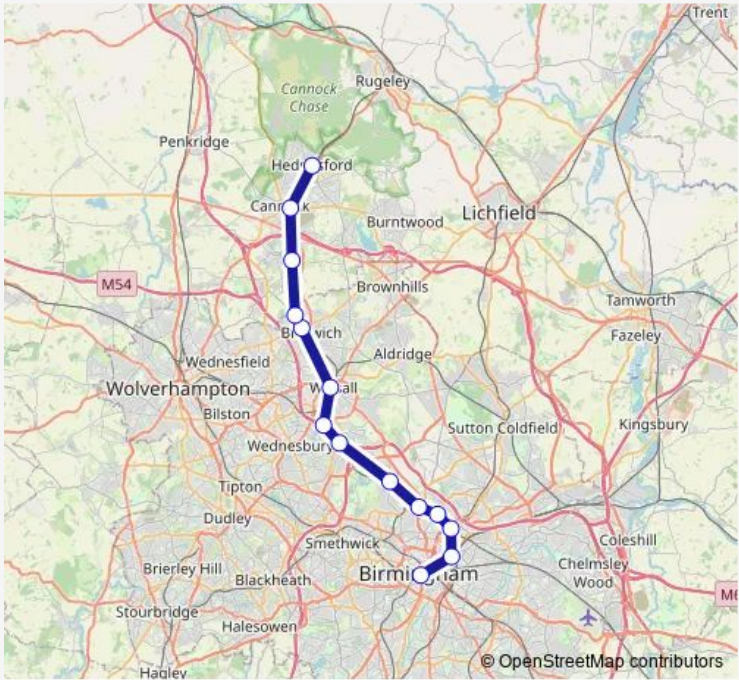

Rail Lm:Bhm->Hnf LM train service from BHM to Hnf

[Go to website](#)

**Direction**  
 Birmingham New Street — Hednesford  
 14 stops  
[Open route schedule](#)

- Birmingham New Street
- Duddeston
- Aston
- Witton (West Midlands)
- Perry Barr
- Hamstead (Birmingham)
- Tame Bridge Parkway
- Bescot Stadium
- Walsall
- Bloxwich
- Bloxwich North
- Landywood
- Cannock
- Hednesford

Route schedule  
 Birmingham New Street — Hednesford

Monday	23:19
Tuesday	23:19
Wednesday	23:19
Thursday	23:19
Friday	23:19
Saturday	—
Sunday	—

Route info  
 Direction: Birmingham New Street  
 Stops: 14  
 Trip Duration: 0 hour 49 min

■ Lm:Bhm->Hnf — LM train service from BHM to Hnf **BusMaps**

Lm:Bhm->Hnf Rail time schedules and route maps are available in an offline PDF at [busmaps.com](https://busmaps.com). Use the [busmaps.com](https://busmaps.com) website to see live bus times, train schedule or subway schedule, and step-by-step directions for all public transit in Birmingham

The schedule is provided in the local timezone. Times with "(+1)" indicate departures on the next day.

PDF file created on 2025-01-31

2024 BusMaps.com - All Rights Reserved