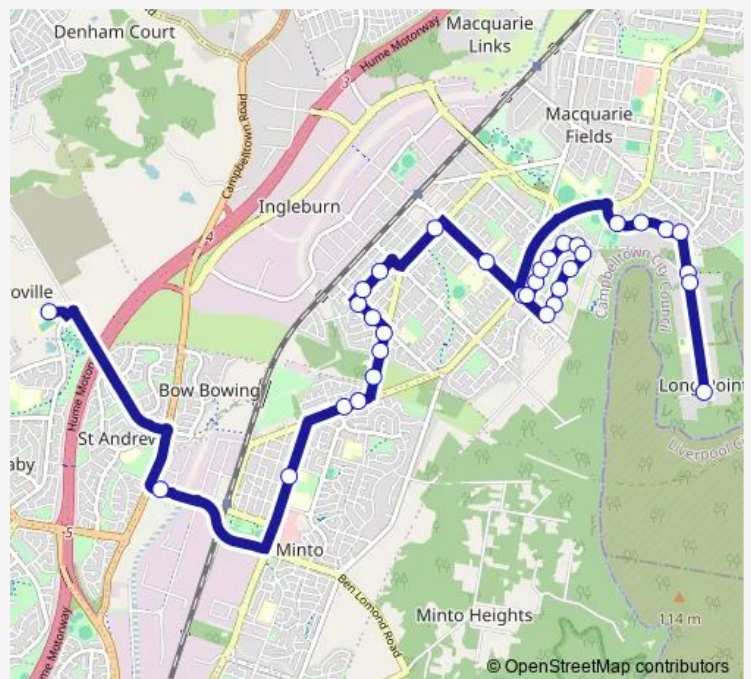

Sackville St Opp Ivanhoe St

Sackville St At Barff Rd

Brenda St After Sackville St

Brenda St At Wellington St

Ingleburn Public School, Cumberland Rd

Holy Family Primary School, Oxford Rd

Oxford Rd At Bugatti Dr

Bugatti Dr After Oxford Rd

Bugatti Dr At Clement Pl

Bugatti Dr After Abadal Pl

Bugatti Dr Opp Jowett Pl

Bugatti Dr At Delage Pl

Bugatti Dr After Ford Pl

Route schedule

Mount Carmel High School, School Grounds — Kingdon Pde Opp Wills Rd

Stops: 33

Trip Duration: 0 hour 30 min

4007 — Mt Carmel HS to Long Point

Bugatti Dr At Berliet Pl

Peugeot Dr At Cord Pl

Peugeot Dr After Rambler Pl

Peugeot Dr Opp Renault Pl

Peugeot Dr Before Oxford Rd

Evelyn St After Lobelia St

Evelyn St Before Lantana St

Evelyn St After Cranberry St

Evelyn St Opp Wills Rd

Wills Rd Opp Oakley Rd

Wills Rd After Oakley Rd

Kingdon Pde Opp Wills Rd

4007 School Bus time schedules and route maps are available in an offline PDF at busmaps.com. Use the busmaps.com website to see live bus times, train schedule or subway schedule, and step-by-step directions for all public transit in Liverpool