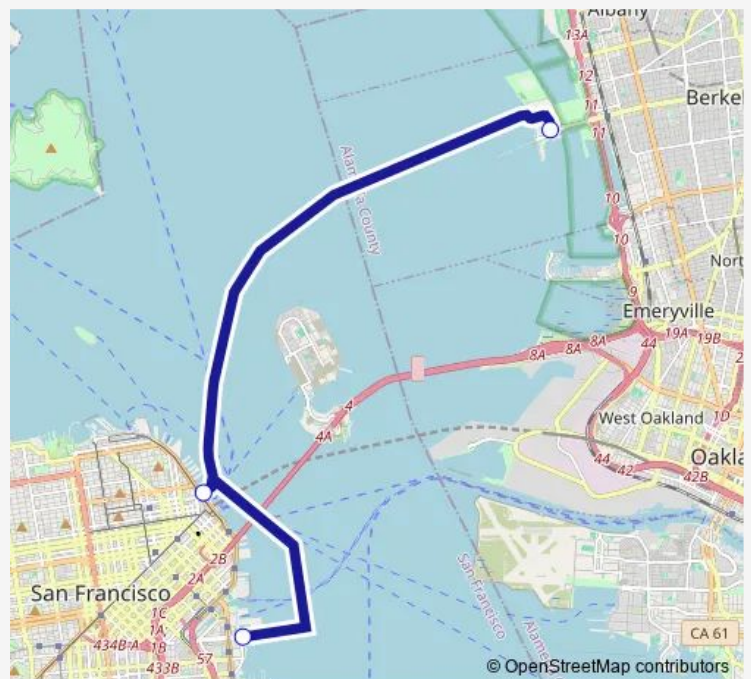

Ferry Berk-SF Berkeley - San Francisco

[Go to website](#)

Direction

Berkeley Marina, Berkeley Ca — Pier 52 San Francisco, Ca

3 stops

[Open route schedule](#)

Berkeley Marina, Berkeley Ca

San Francisco Pier 1.5

Pier 52 San Francisco, Ca

Route schedule

Berkeley Marina, Berkeley Ca — Pier 52 San Francisco, Ca

Monday	—
Tuesday	—
Wednesday	—
Thursday	07:00-08:15
Friday	—
Saturday	—
Sunday	—

Route info

Direction: Berkeley Marina, Berkeley Ca

Stops: 3

Trip Duration: 0 hour 40 min

■ Berk-SF — Berkeley - San Francisco

Direction

San Francisco Pier 1.5 — Berkeley Marina, Berkeley Ca

2 stops

[Open route schedule](#)

San Francisco Pier 1.5

Berkeley Marina, Berkeley Ca

Route schedule

San Francisco Pier 1.5 — Berkeley Marina, Berkeley Ca

Monday	—
Tuesday	—
Wednesday	—
Thursday	16:15-17:30
Friday	—
Saturday	—
Sunday	—

Route info

Direction: San Francisco Pier 1.5