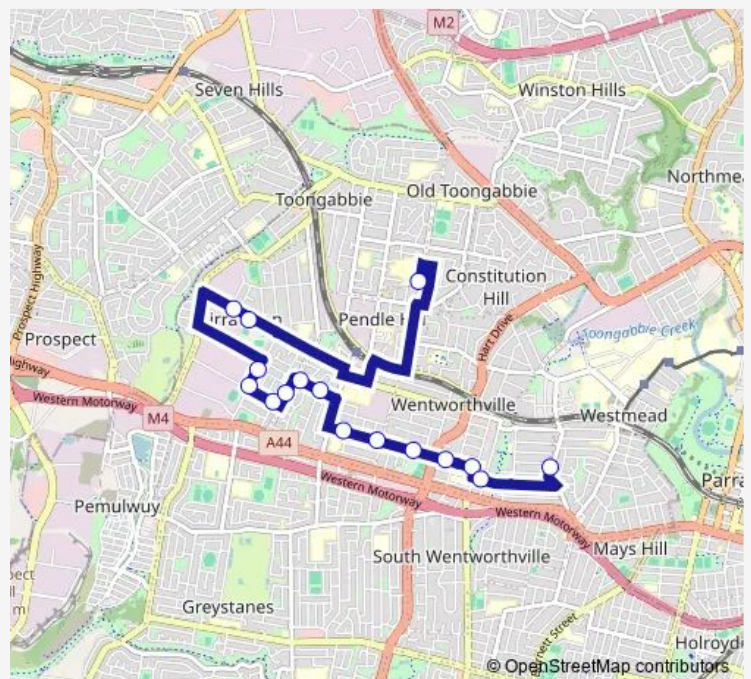

School Bus 2623 Pendle Hill HS to Bridge Rd before Hudson St via Girraween Hs

[Go to website](#)

Direction

Pendle Hill High School, Binalong Rd — Bridge Rd Before Hudson St

16 stops

[Open route schedule](#)

Magowar Rd Opp Wyena Rd

Smith St Opp Pendle Hill Public School

Smith St At Jones St

Smith St Opp Wentworthville Leagues Club

Smith St Before Garfield St

Smith St At Station St

Fullagar Rd At Lane St

Bridge Rd Before Hudson St

Route schedule

Pendle Hill High School, Binalong Rd — Bridge Rd Before Hudson St

Monday	15:14
Tuesday	15:14
Wednesday	15:14
Thursday	15:14
Friday	15:14
Saturday	—
Sunday	—

Route info

Direction: Pendle Hill High School, Binalong Rd

Stops: 16

Trip Duration: 0 hour 30 min

2623 — Pendle Hill HS to Bridge Rd before Hudson St via Girraween Hs

2623 School Bus time schedules and route maps are available in an offline PDF at busmaps.com. Use the busmaps.com website to see live bus times, train schedule or subway schedule, and step-by-step directions for all public transit in Parramatta